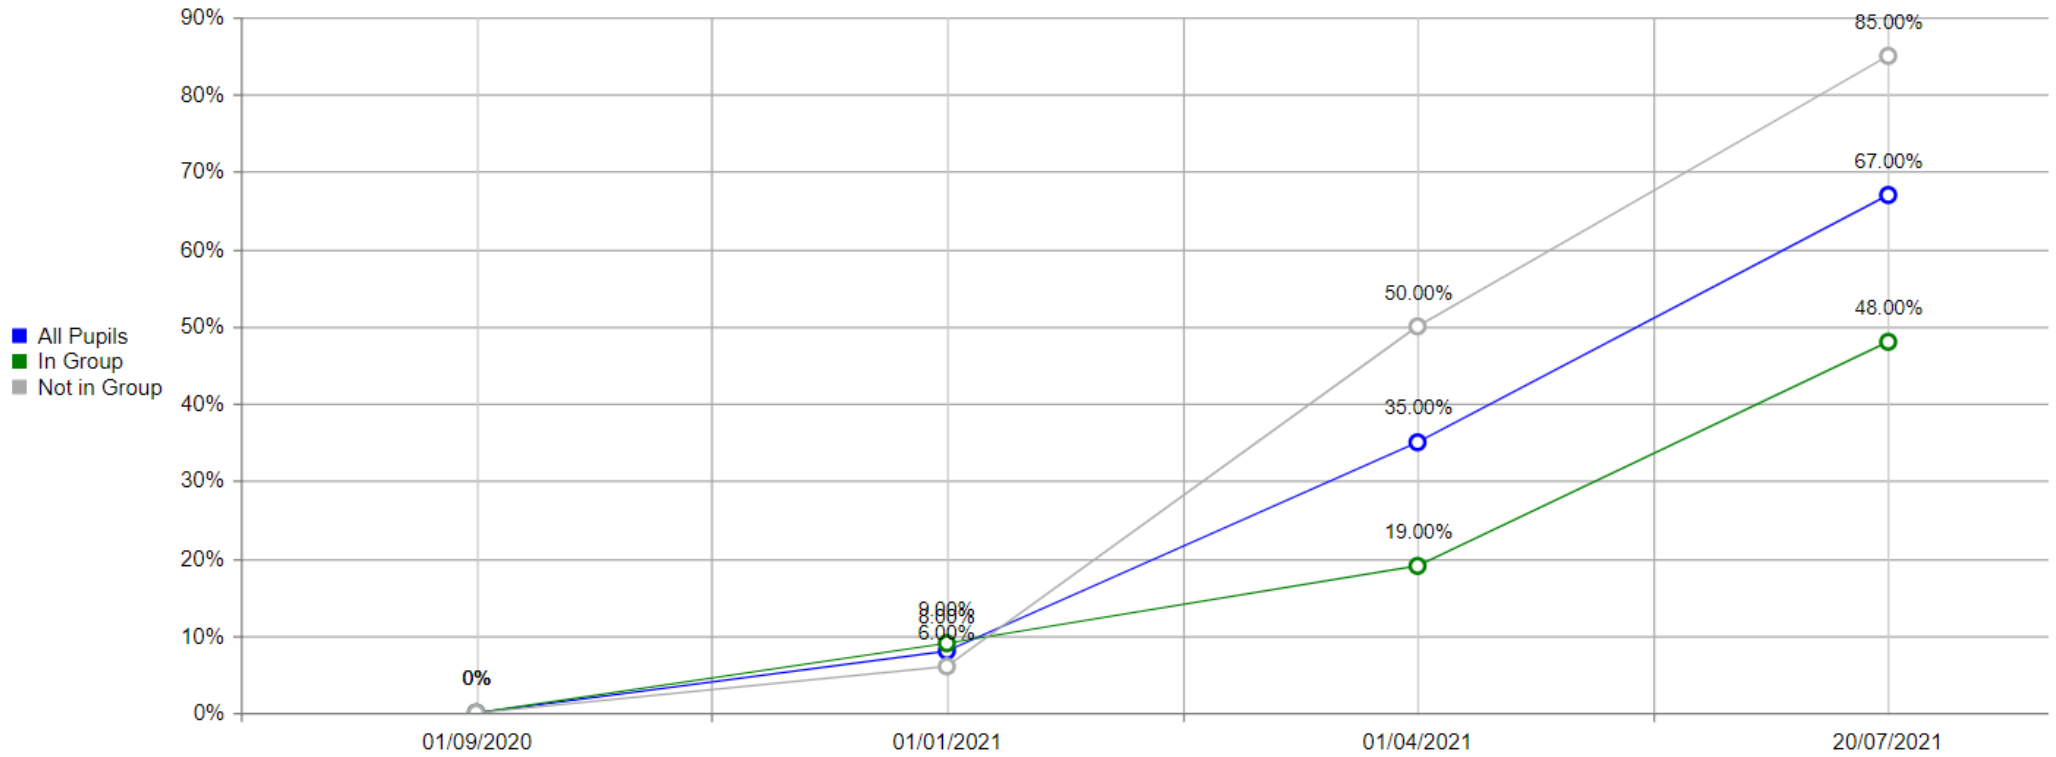

Help

Report - Main Cohort Progress

Group - Core 2021

Subject - Religious Education

Range - 1/9/2020 - 20/7/2021

Report - Pupil Premium Progress

Group - Core 2021

Subject - Religious Education

Range - 1/9/2020 - 20/7/2021

Report - Main Cohort Progress

Group - Core 2021

Subject - Religious Education

Range - 1/9/2020 - 20/7/2021