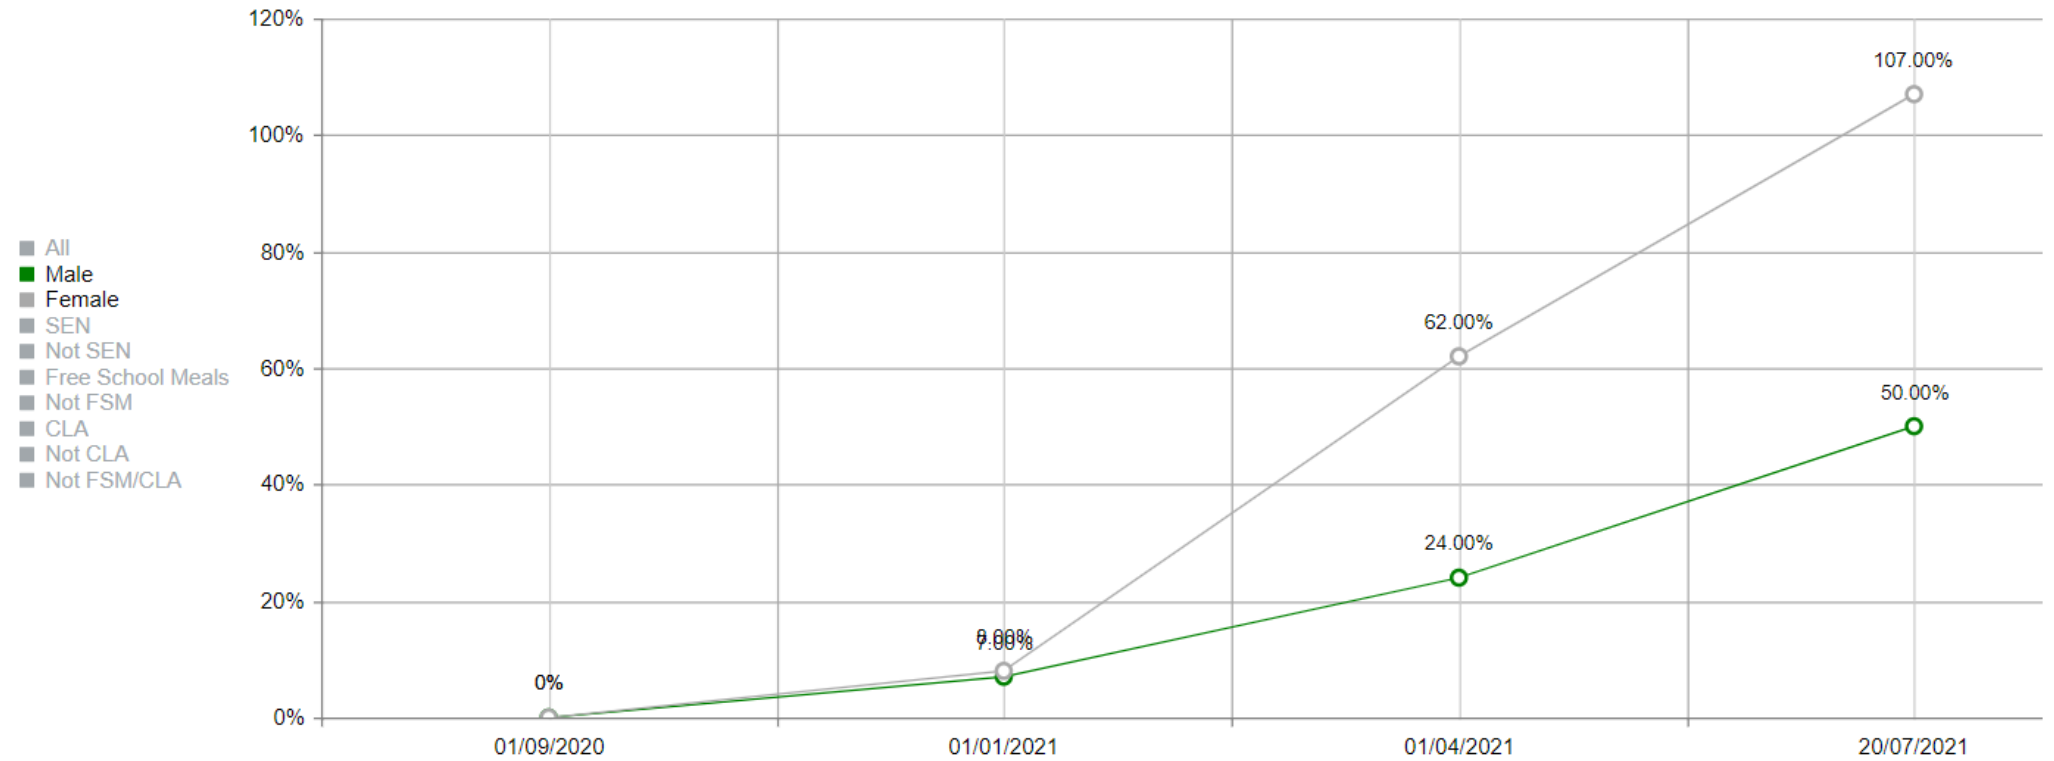

Report - Main Cohort Progress  
Group - Core 2021  
Subject - Religious Education  
Range - 1/9/2020 - 20/7/2021

Report - Main Cohort Progress

Group - Core 2021

Subject - Religious Education

Range - 1/9/2020 - 20/7/2021

Help

Report - Main Cohort Progress

Group - Core 2021

Subject - Religious Education

Range - 1/9/2020 - 20/7/2021

Report - Pupil Premium Progress

Group - Core 2021

Subject - Religious Education

Range - 1/9/2020 - 20/7/2021

Report - Main Cohort Progress

Group - Core 2021

Subject - Religious Education

Range - 1/9/2020 - 20/7/2021