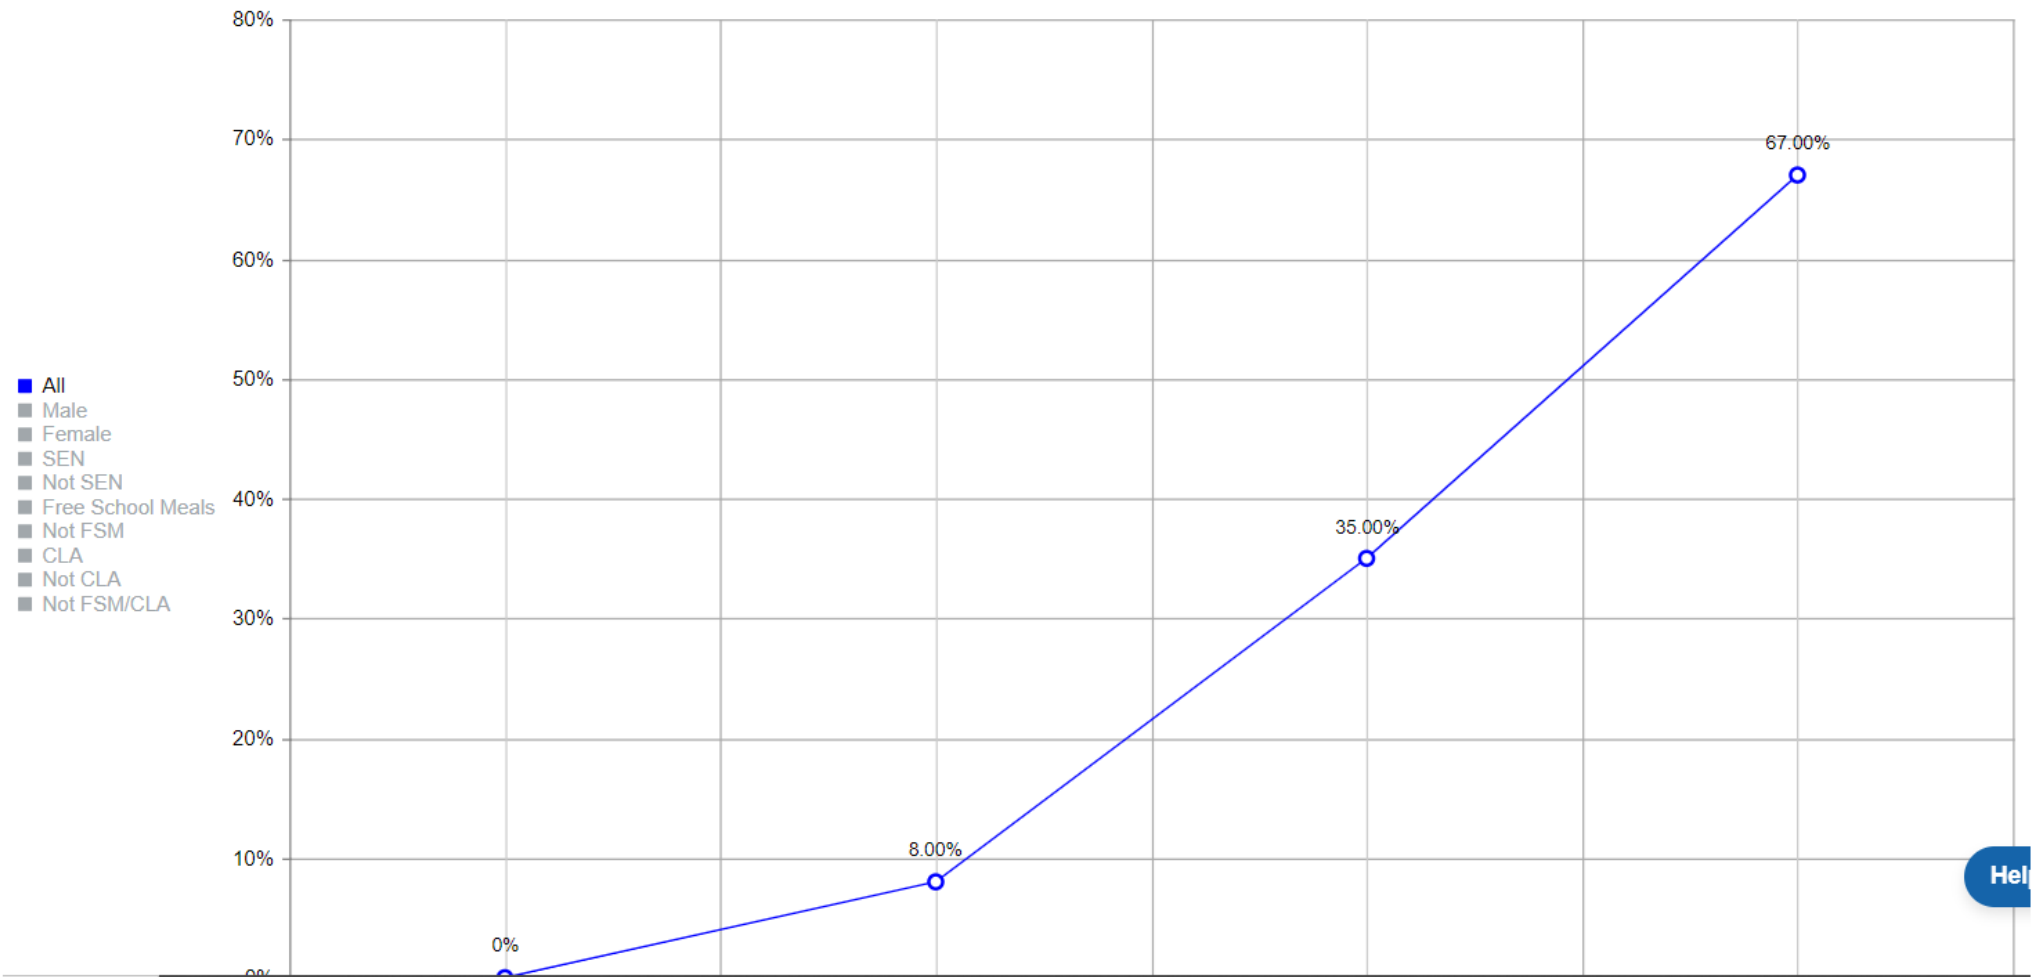

Report - Main Cohort Progress  
Group - Core 2021  
Subject - Religious Education  
Range - 1/9/2020 - 20/7/2021

Report - Main Cohort Progress

Group - Core 2021

Subject - Religious Education

Range - 1/9/2020 - 20/7/2021

Help

Report - Main Cohort Progress

Group - Core 2021

Subject - Religious Education

Range - 1/9/2020 - 20/7/2021

Report - Pupil Premium Progress

Group - Core 2021

Subject - Religious Education

Range - 1/9/2020 - 20/7/2021

Report - Main Cohort Progress

Group - Core 2021

Subject - Religious Education

Range - 1/9/2020 - 20/7/2021