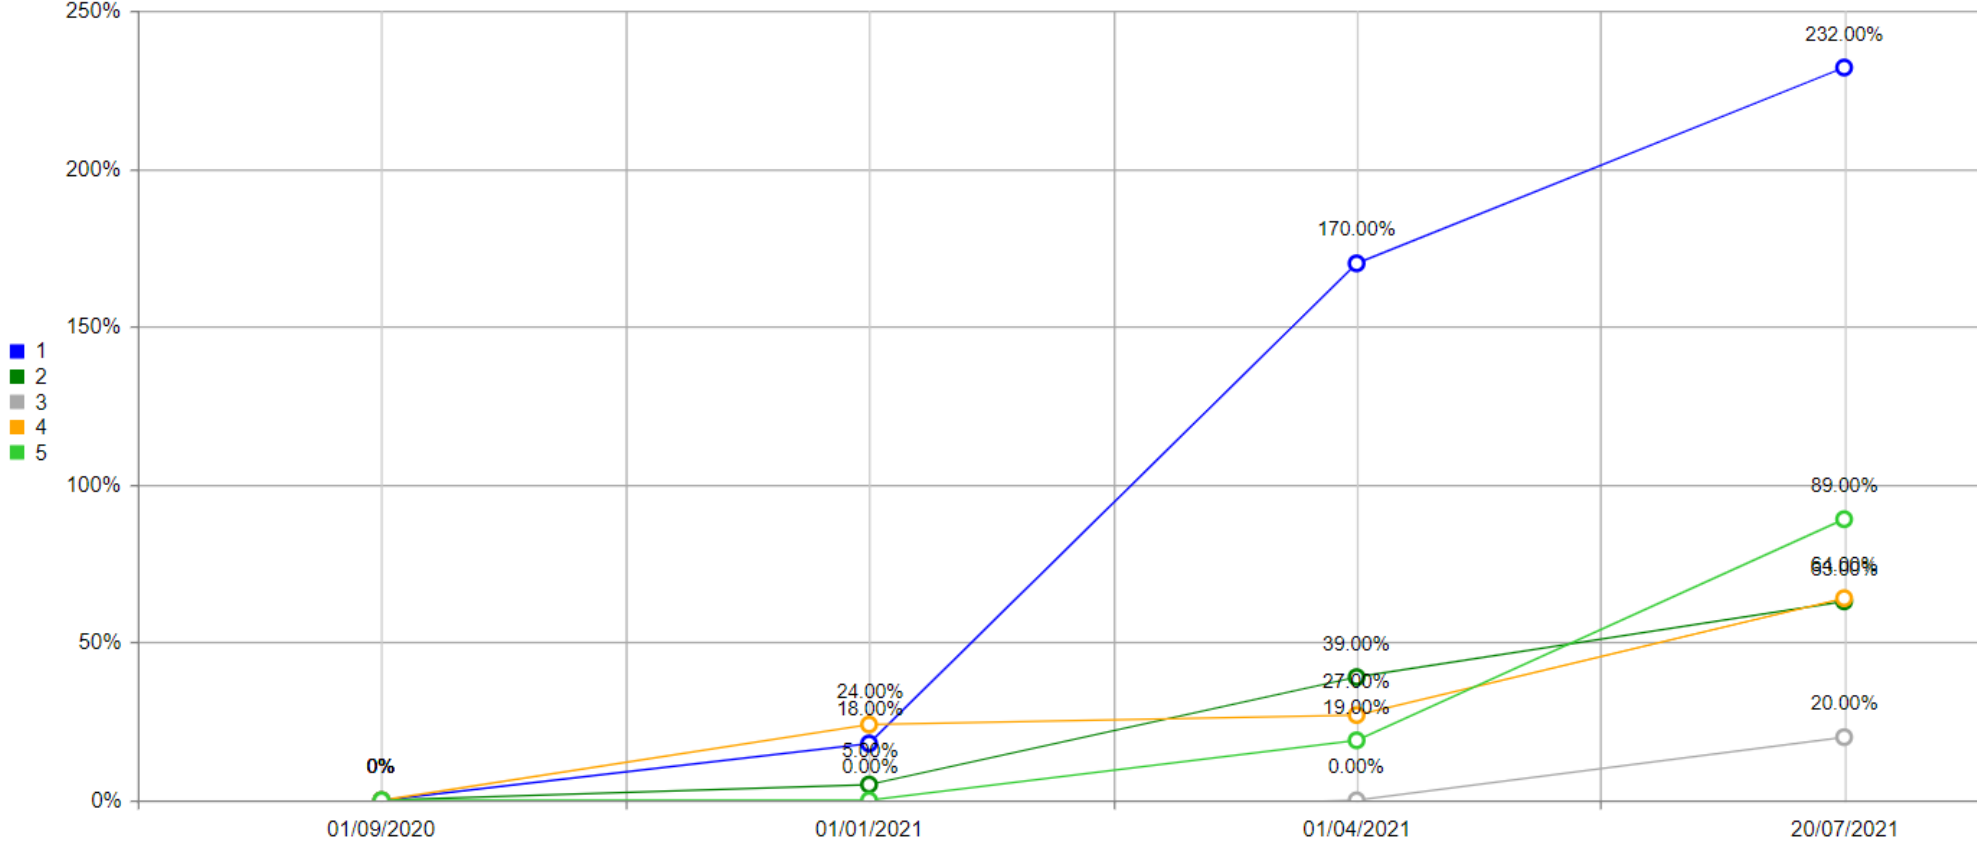

Report - Main Cohort Progress  
Group - Core 2021  
Subject - Religious Education  
Range - 1/9/2020 - 20/7/2021

Report - Main Cohort Progress

Group - Core 2021

Subject - Religious Education

Range - 1/9/2020 - 20/7/2021

Help

Report - Main Cohort Progress

Group - Core 2021

Subject - Religious Education

Range - 1/9/2020 - 20/7/2021

Report - Pupil Premium Progress

Group - Core 2021

Subject - Religious Education

Range - 1/9/2020 - 20/7/2021

Report - Main Cohort Progress

Group - Core 2021

Subject - Religious Education

Range - 1/9/2020 - 20/7/2021