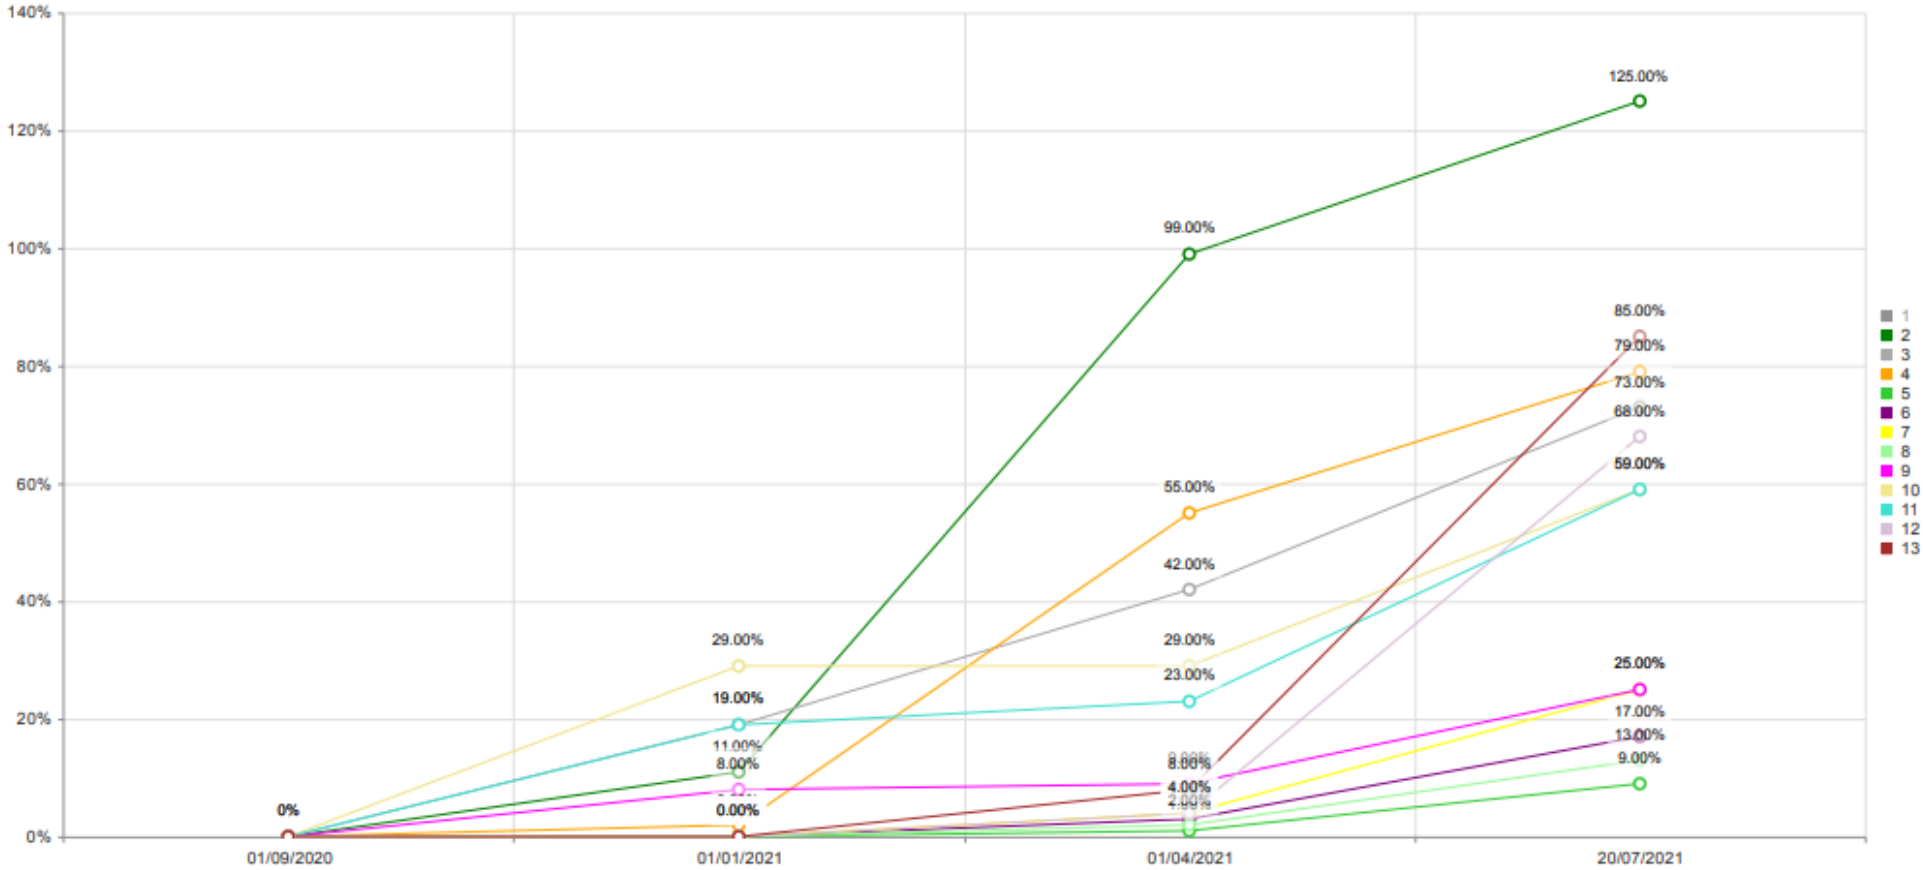

Main Cohort Progress

Group - All Students

Subject - Music

Range - 1/9/2020 - 20/7/2021

Main Cohort Progress

Group - All Students
Subject - Music
Range - 1/9/2020 - 20/7/2021

Main Cohort Progress

Group - All Students
Subject - Music
Range - 1/9/2020 - 20/7/2021

Main Cohort Progress

Group - All Students
 Subject - Music
 Range - 1/9/2020 - 20/7/2021

Pupil Premium Progress

Group - All Students
Subject - Music
Range - 1/9/2020 - 20/7/2021