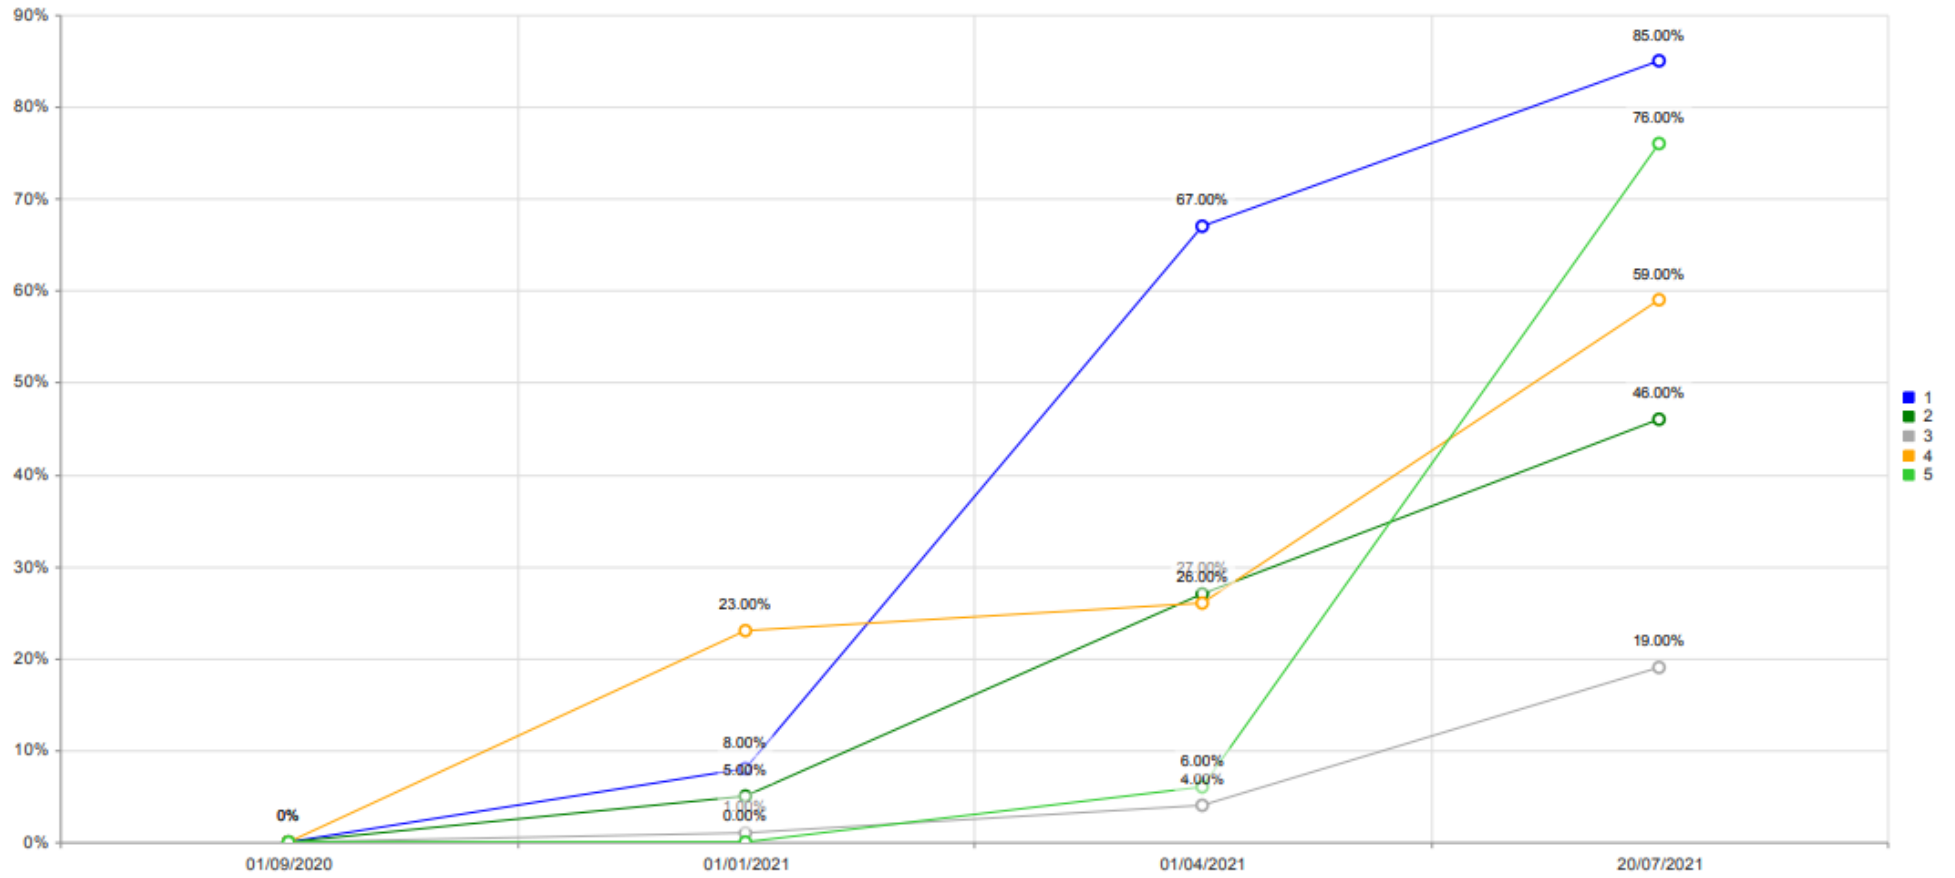

Main Cohort Progress

Group - All Students

Subject - Music

Range - 1/9/2020 - 20/7/2021

Main Cohort Progress

Group - All Students
Subject - Music
Range - 1/9/2020 - 20/7/2021

Main Cohort Progress

Group - All Students
Subject - Music
Range - 1/9/2020 - 20/7/2021

Main Cohort Progress

Group - All Students
 Subject - Music
 Range - 1/9/2020 - 20/7/2021

Pupil Premium Progress

Group - All Students
Subject - Music
Range - 1/9/2020 - 20/7/2021