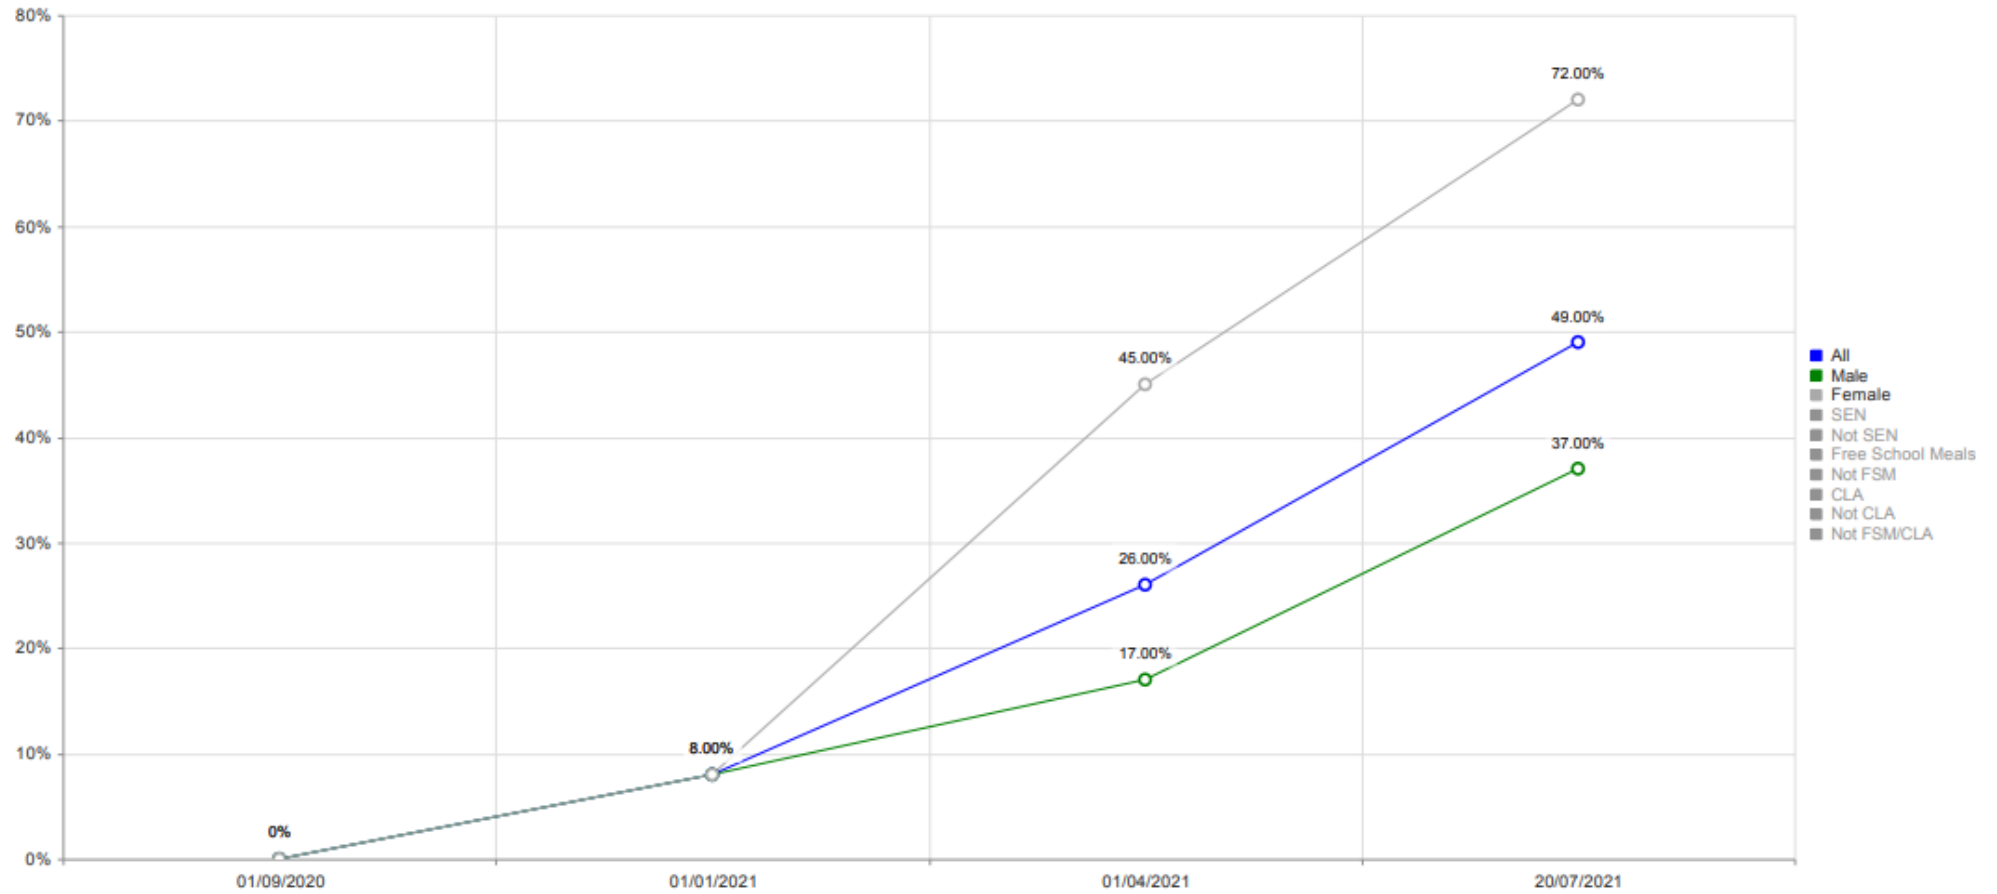

Main Cohort Progress

Group - All Students

Subject - Music

Range - 1/9/2020 - 20/7/2021

Main Cohort Progress

Group - All Students
Subject - Music
Range - 1/9/2020 - 20/7/2021

Main Cohort Progress

Group - All Students
Subject - Music
Range - 1/9/2020 - 20/7/2021

Main Cohort Progress

Group - All Students
 Subject - Music
 Range - 1/9/2020 - 20/7/2021

Pupil Premium Progress

Group - All Students
Subject - Music
Range - 1/9/2020 - 20/7/2021