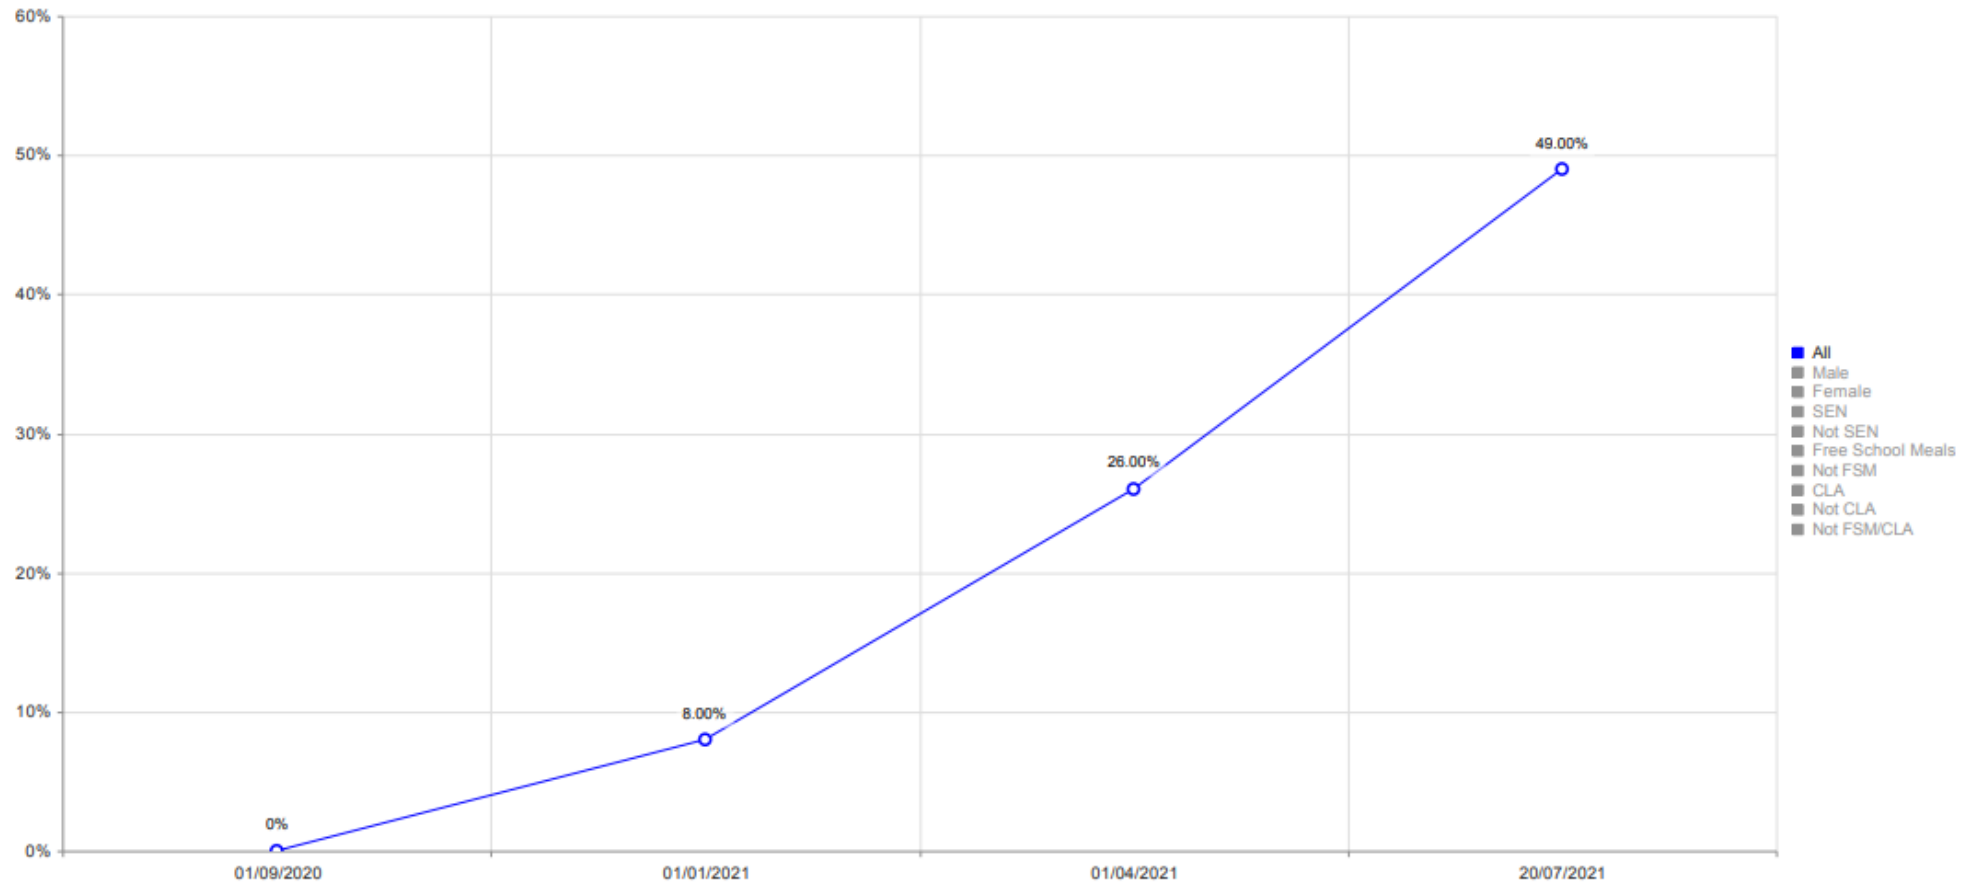

Main Cohort Progress

Group - All Students

Subject - Music

Range - 1/9/2020 - 20/7/2021

Main Cohort Progress

Group - All Students
Subject - Music
Range - 1/9/2020 - 20/7/2021

Main Cohort Progress

Group - All Students
Subject - Music
Range - 1/9/2020 - 20/7/2021

Main Cohort Progress

Group - All Students
 Subject - Music
 Range - 1/9/2020 - 20/7/2021

Pupil Premium Progress

Group - All Students
Subject - Music
Range - 1/9/2020 - 20/7/2021