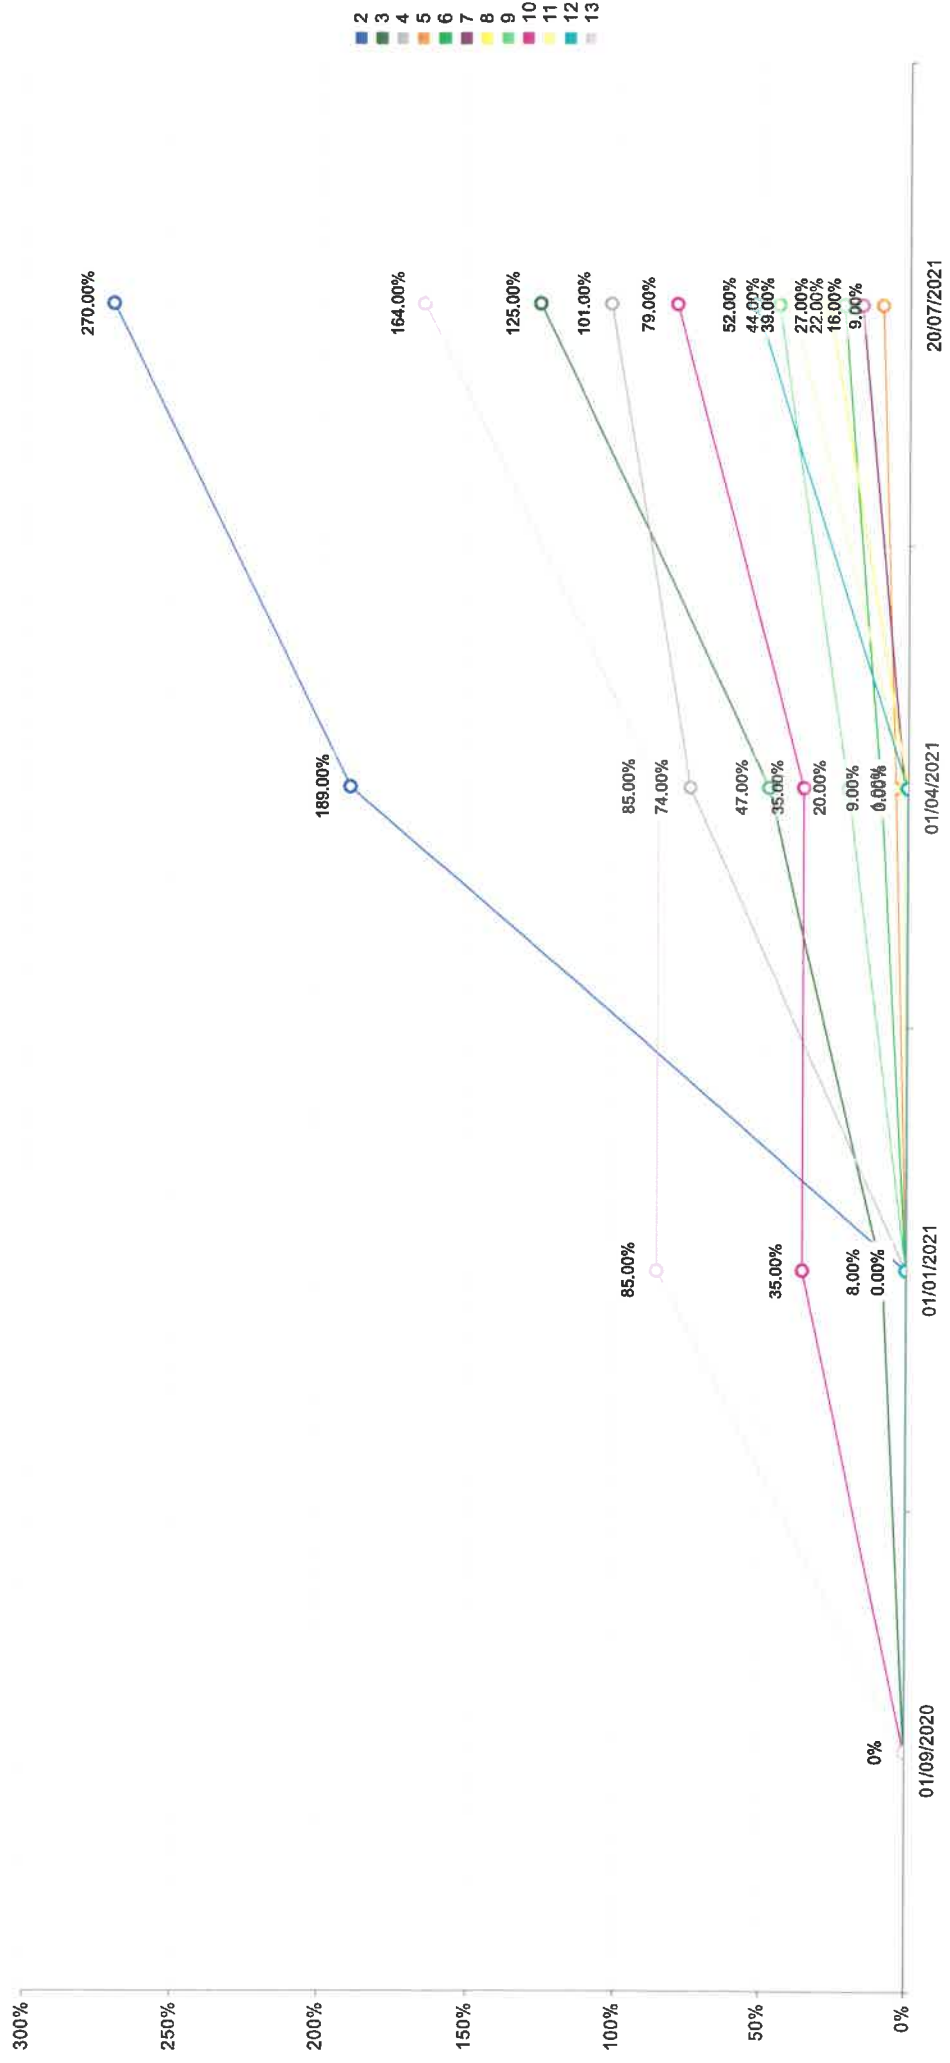

Pupil Premium Progress

Group - PE/Art/DT/His/Geo
 Subject - Design & Technology
 Range - 1/9/2020 - 20/7/2021

Cohort Progress

Group - PE/Art/DI/His/Geo
Subject - Design & Technology
Range - 1/9/2020 - 20/7/2021

Cohort Progress

Group - PE/Art/DT/His/Geo
 Subject - Design & Technology
 Range - 1/9/2020 - 20/7/2021

Cohort Progress

Group - PE/Art/DI/His/Geo
 Subject - Design & Technology
 Range - 1/9/2020 - 20/7/2021