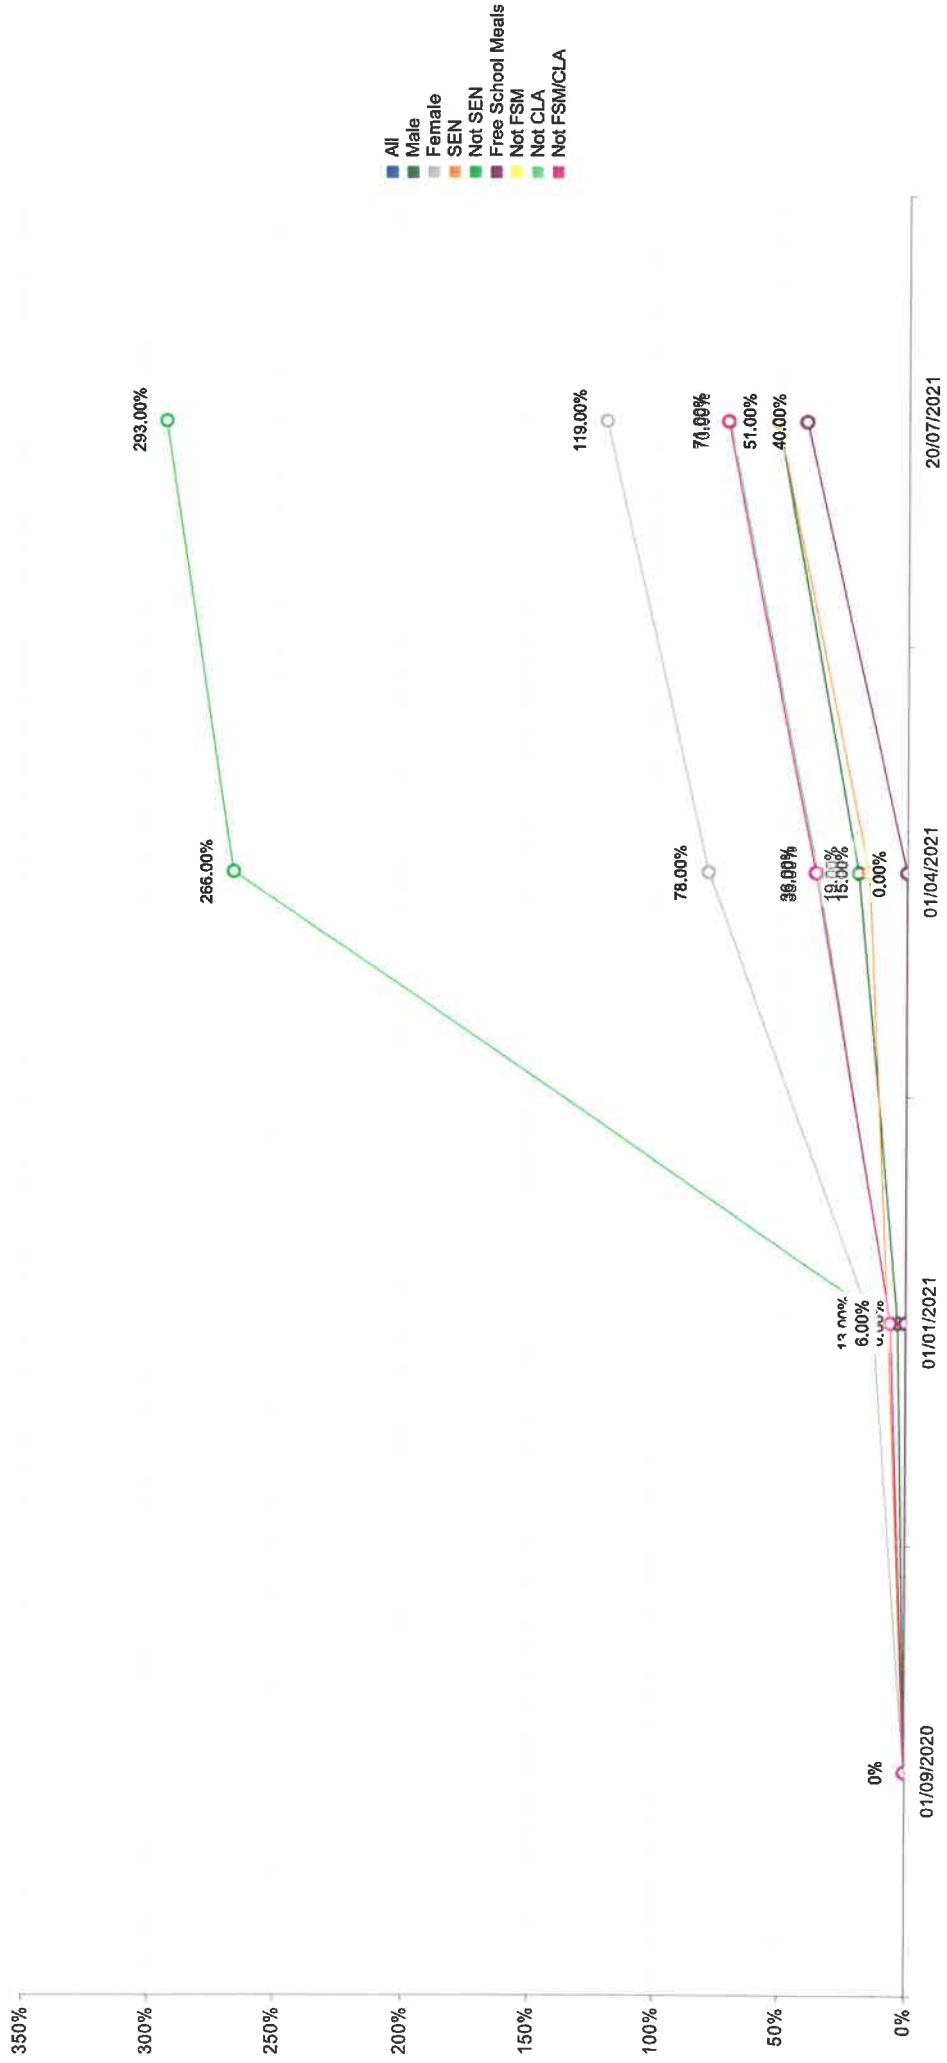

Pupil Premium Progress

Group - PE/Art/DT/His/Geo
 Subject - Design & Technology
 Range - 1/9/2020 - 20/7/2021

Cohort Progress

Group - PE/Art/DI/His/Geo
Subject - Design & Technology
Range - 1/9/2020 - 20/7/2021

Cohort Progress

Group - PE/Art/DT/His/Geo
 Subject - Design & Technology
 Range - 1/9/2020 - 20/7/2021

Cohort Progress

Group - PE/Art/DI/His/Geo
 Subject - Design & Technology
 Range - 1/9/2020 - 20/7/2021