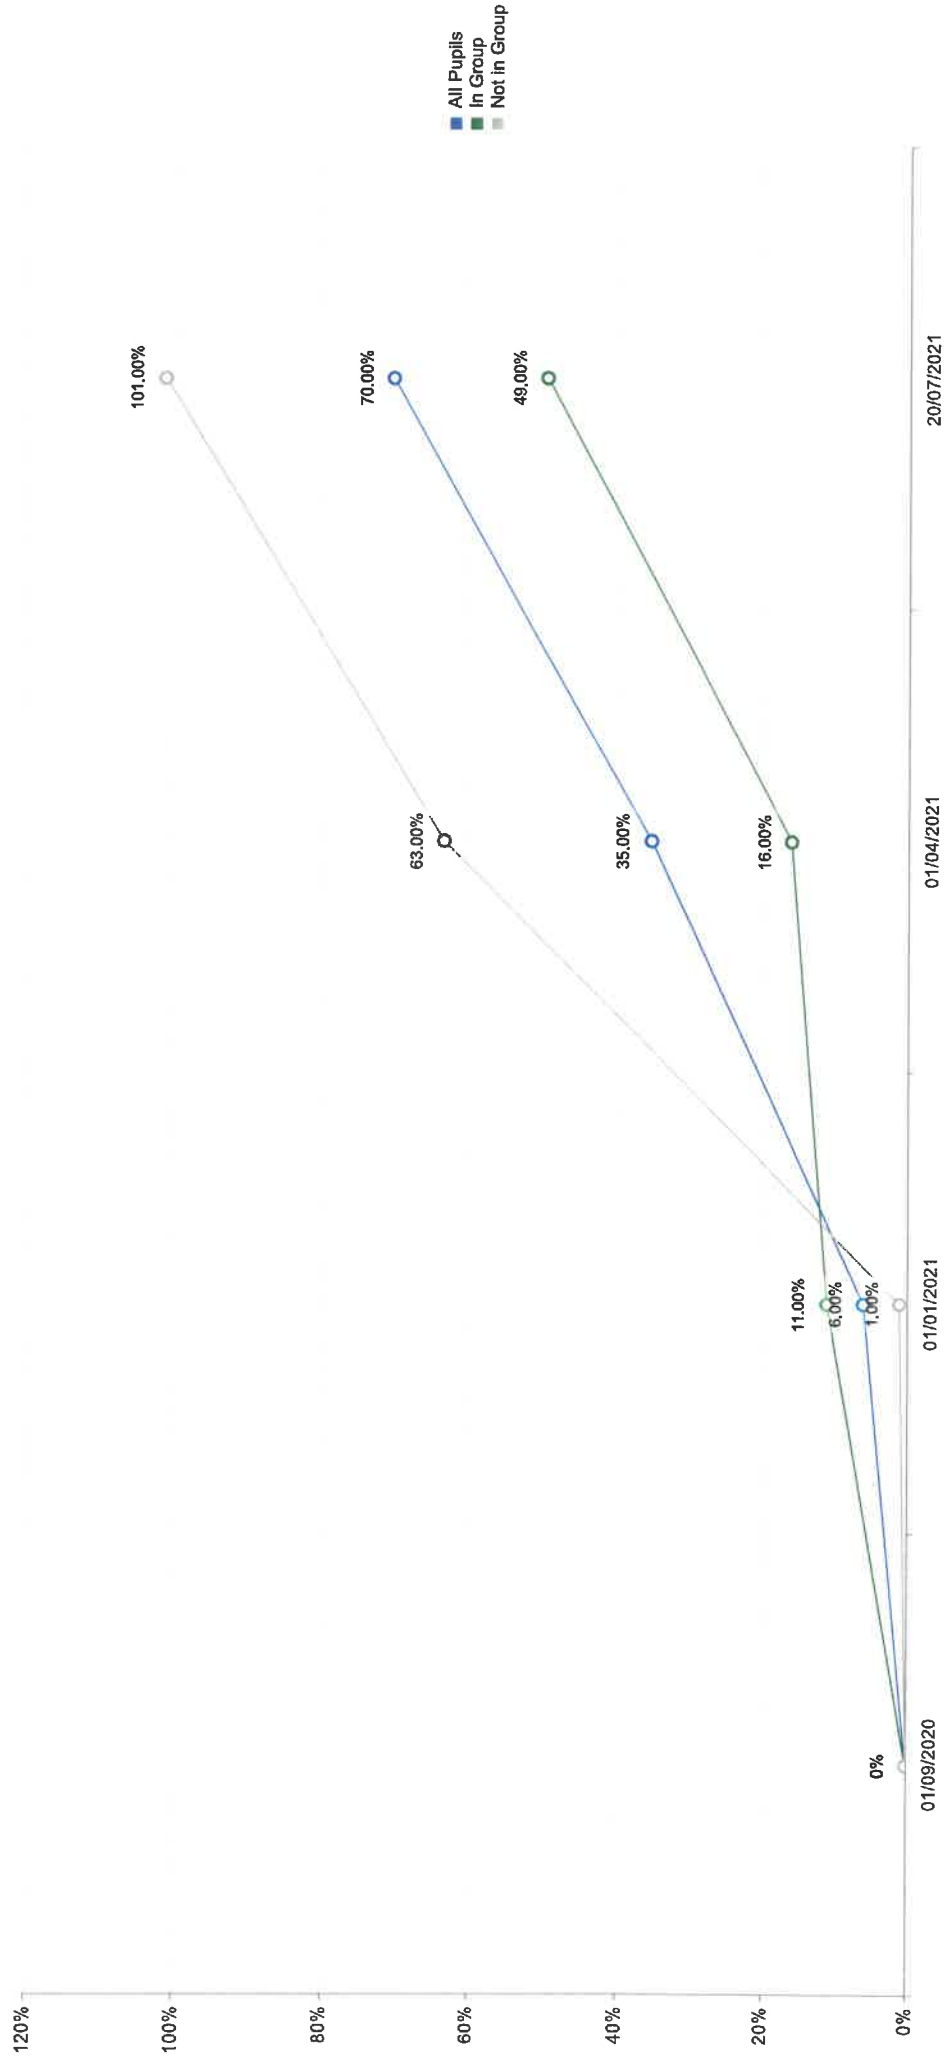

Pupil Premium Progress

Group - PE/Art/DT/His/Geo
 Subject - Design & Technology
 Range - 1/9/2020 - 20/7/2021

Cohort Progress

Group - PE/Art/DI/His/Geo
Subject - Design & Technology
Range - 1/9/2020 - 20/7/2021

Cohort Progress

Group - PE/Art/DT/His/Geo
 Subject - Design & Technology
 Range - 1/9/2020 - 20/7/2021

Cohort Progress

Group - PE/Art/DI/His/Geo
 Subject - Design & Technology
 Range - 1/9/2020 - 20/7/2021