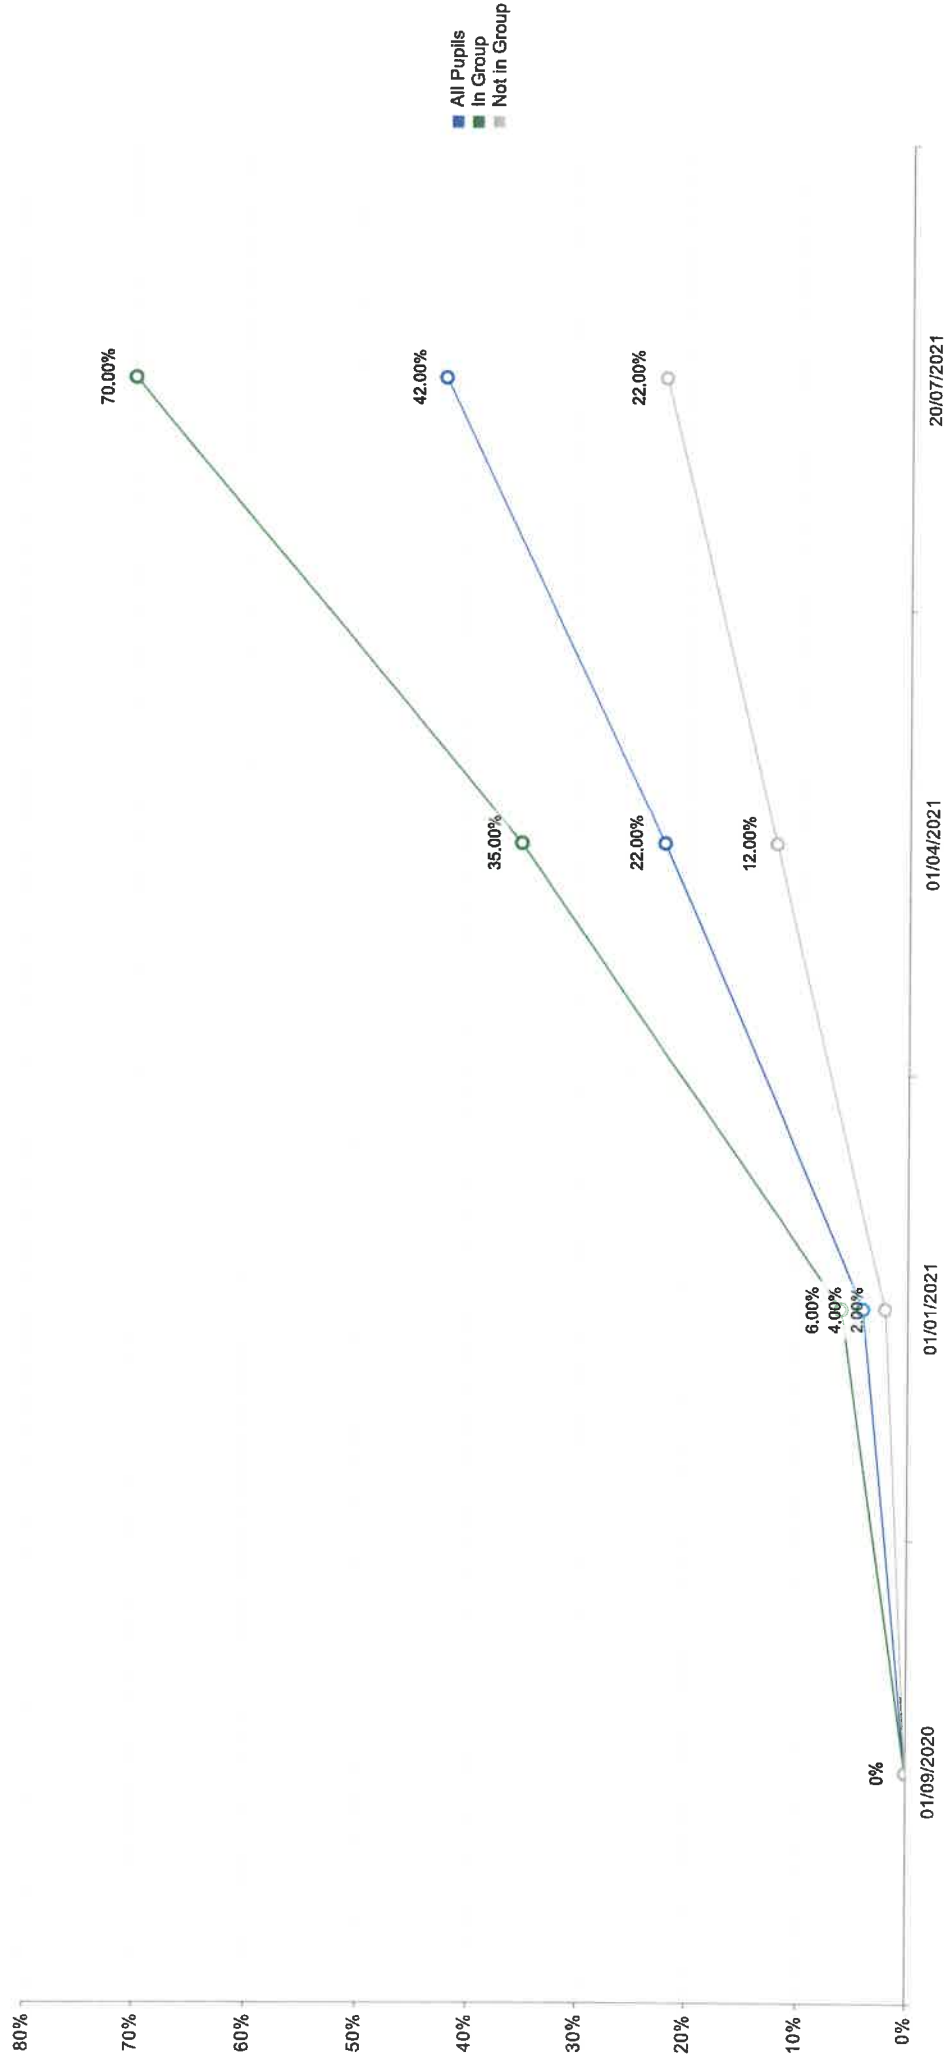

Pupil Premium Progress

Group - PE/Art/DT/His/Geo
 Subject - Design & Technology
 Range - 1/9/2020 - 20/7/2021

Cohort Progress

Group - PE/Art/DI/His/Geo
Subject - Design & Technology
Range - 1/9/2020 - 20/7/2021

Cohort Progress

Group - PE/Art/DT/His/Geo
 Subject - Design & Technology
 Range - 1/9/2020 - 20/7/2021

Cohort Progress

Group - PE/Art/DI/His/Geo
 Subject - Design & Technology
 Range - 1/9/2020 - 20/7/2021