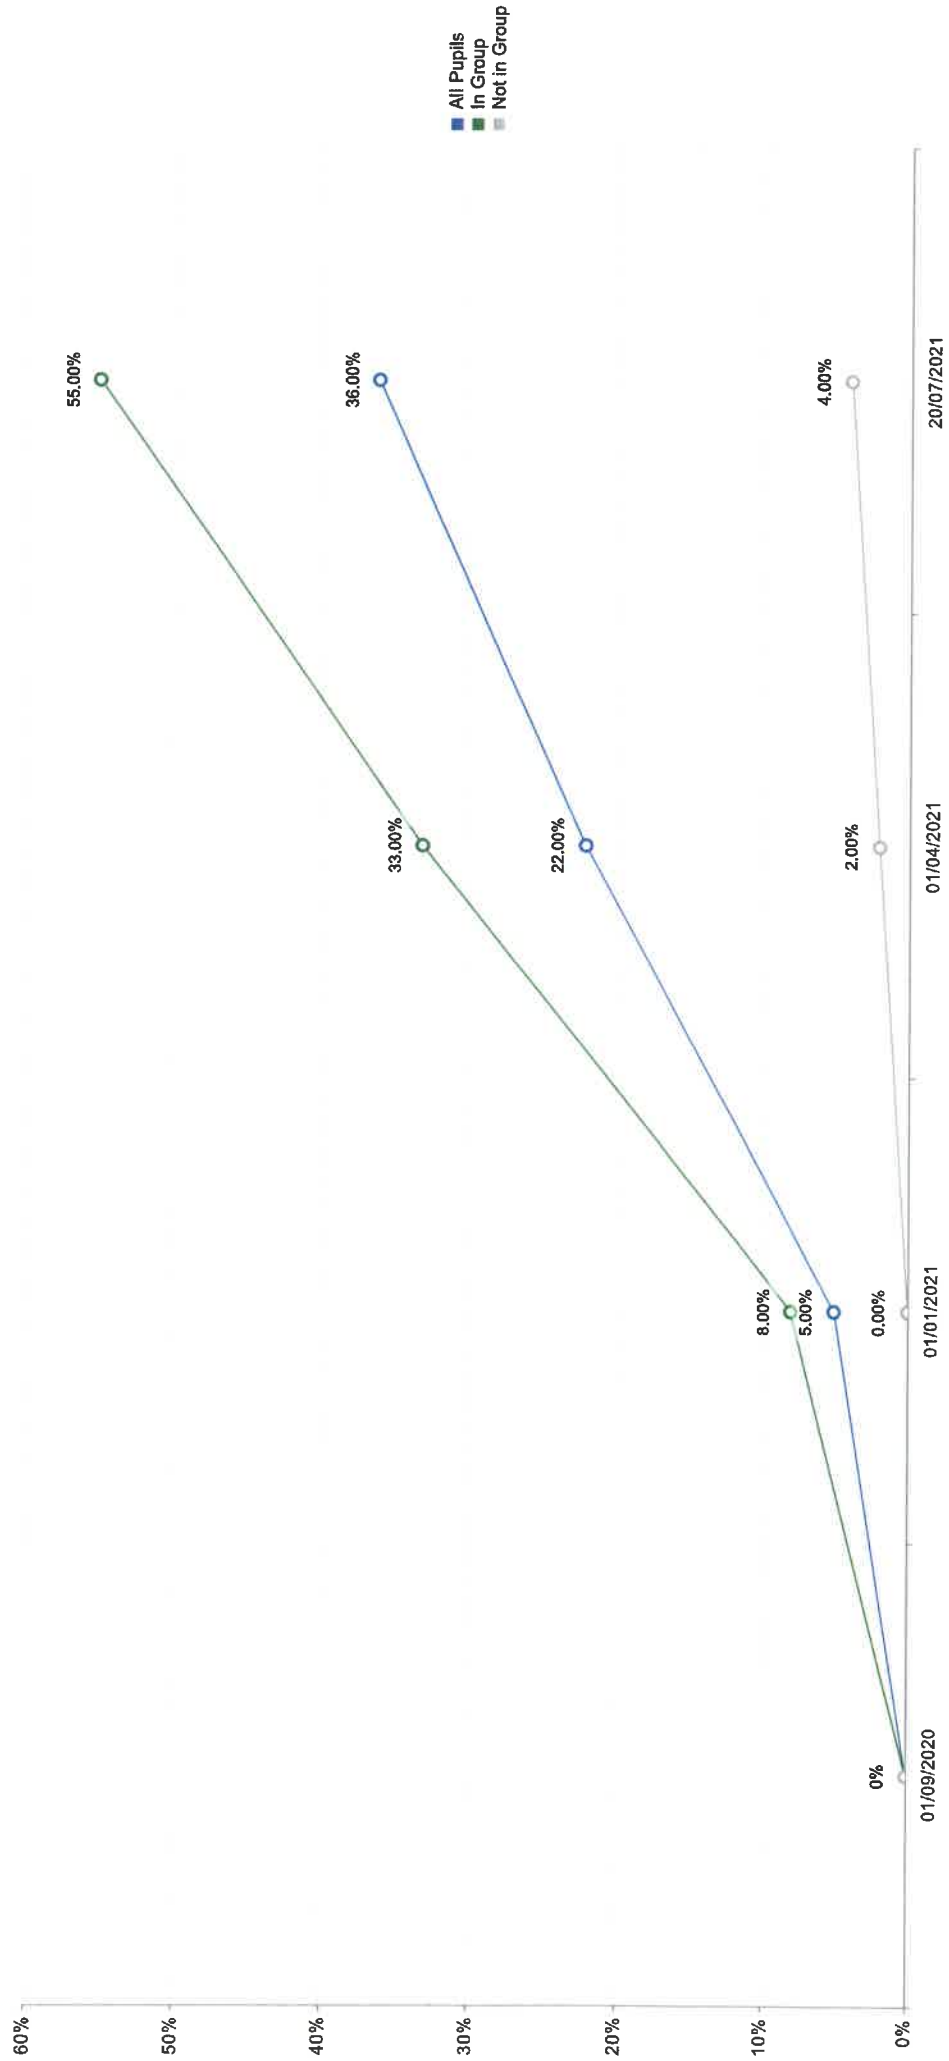

Cohort Progress

Group - Core 2021
Subject - Science
Range - 1/9/2020 - 20/7/2021

Pupil Premium Progress

Group - Core 2021
Subject - Science
Range - 1/9/2020 - 20/7/2021

Cohort Progress

Group - Core 2021
 Subject - Science
 Range - 1/9/2020 - 20/7/2021

Cohort Progress

Group - Core 2021
Subject - Science
Range - 1/9/2020 - 20/7/2021

Selection

Diversity Group:

Group Filter:

Filter:

Report Options

Start:

End:

Only show students present for the entire Date Range

Values on Graph

Chart Grid

Report - Cohort Progress
 Group - Core 2021
 Subject - Science
 Range - 1/9/2020 - 20/7/2021

Show Data