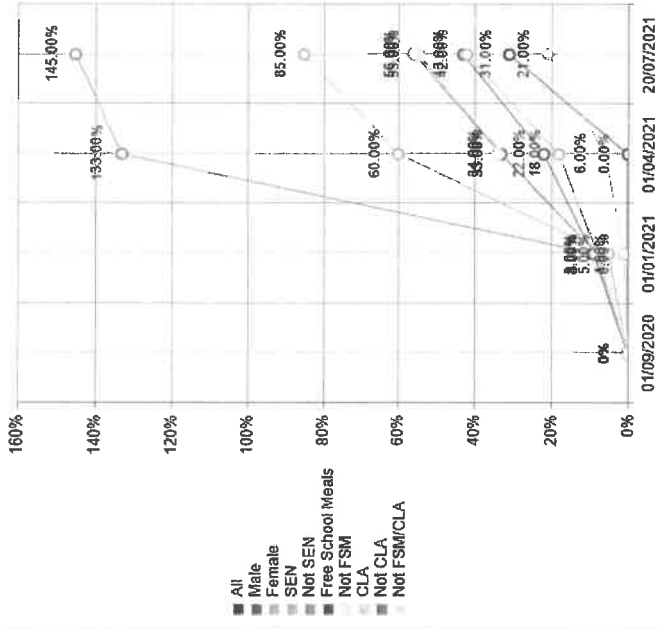

Cohort Progress

Group - Core 2021
Subject - Science
Range - 1/9/2020 - 20/7/2021

Selection

Diversity Group:

Group Filter:

Filter:

Report Options

Start:

End:

Only show students present for the entire Date Range

Values on Graph

Chart Grid

Report - Cohort Progress
 Group - Core 2021
 Subject - Science
 Range - 1/9/2020 - 20/7/2021

Show Data