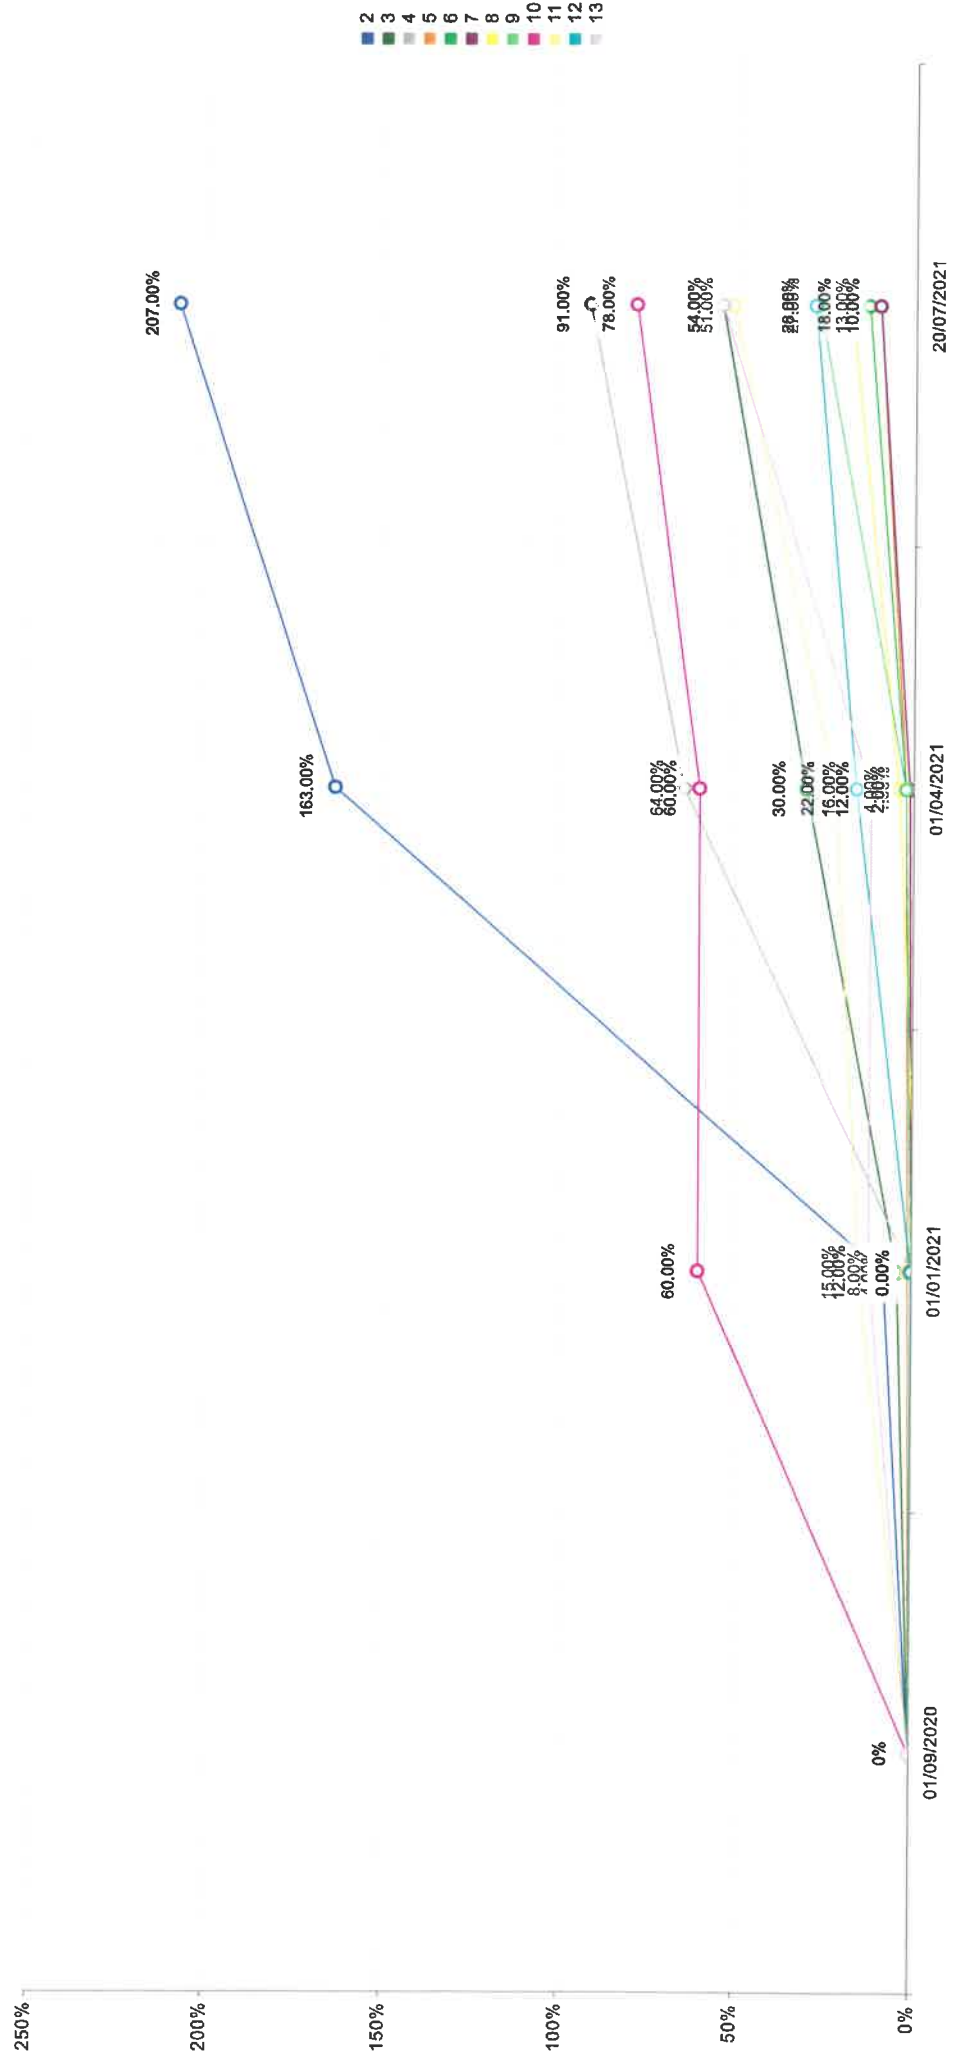

Cohort Progress

Group - Core 2021
Subject - Science
Range - 1/9/2020 - 20/7/2021

Pupil Premium Progress

Group - Core 2021
Subject - Science
Range - 1/9/2020 - 20/7/2021

Cohort Progress

Group - Core 2021
 Subject - Science
 Range - 1/9/2020 - 20/7/2021

Cohort Progress

Group - Core 2021
Subject - Science
Range - 1/9/2020 - 20/7/2021

Selection

Diversity Group:

Group Filter:

Filter:

Report Options

Start:

End:

Only show students present for the entire Date Range

Values on Graph

Chart Grid

Report - Cohort Progress
 Group - Core 2021
 Subject - Science
 Range - 1/9/2020 - 20/7/2021

Show Data