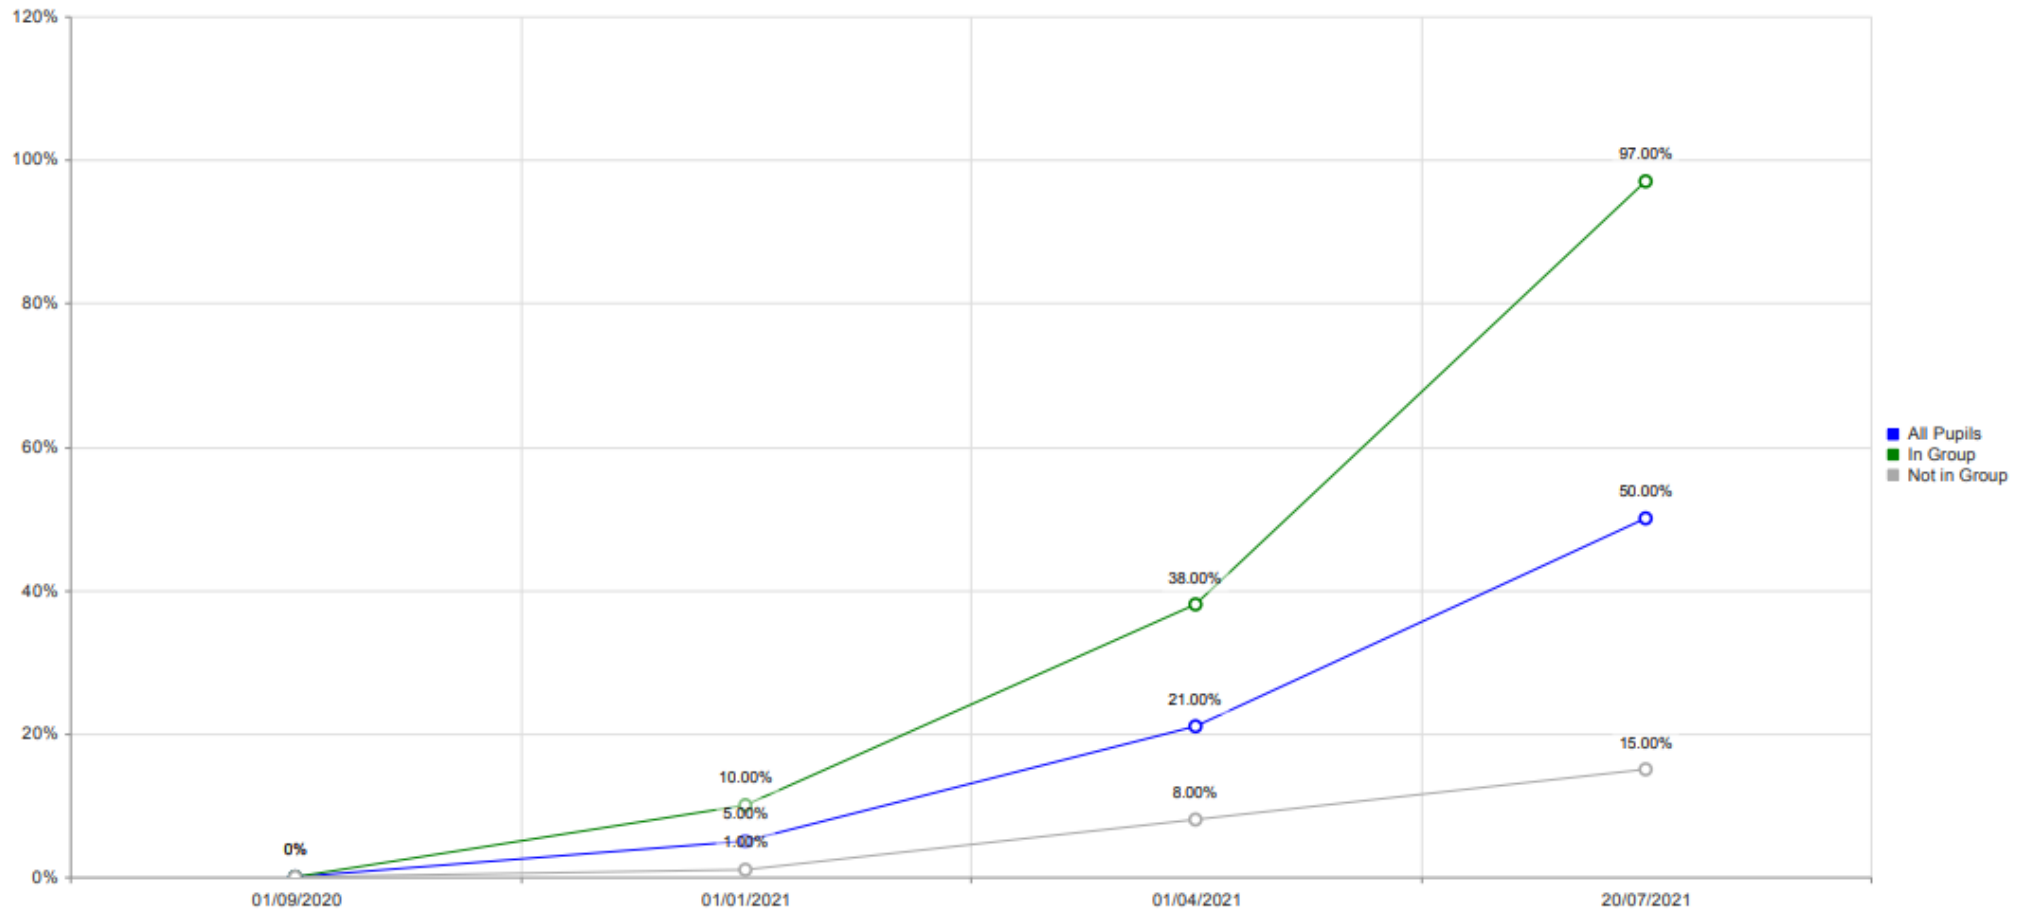

Main Cohort Progress

Group - PE/Art/DT/His/Geo
 Subject - History
 Range - 1/9/2020 - 20/7/2021

Main Cohort Progress

Group - PE/Art/DT/His/Geo
Subject - History
Range - 1/9/2020 - 20/7/2021

Pupil Premium Progress

Group - PE/Art/DT/His/Geo
Subject - History
Range - 1/9/2020 - 20/7/2021

Cohort Progress

Group - PE/Art/DT/His/Geo
Subject - History
Range - 1/9/2020 - 20/7/2021

Main Cohort Progress

Group - PE/Art/DT/His/Geo

Subject - History

Range - 1/9/2020 - 20/7/2021