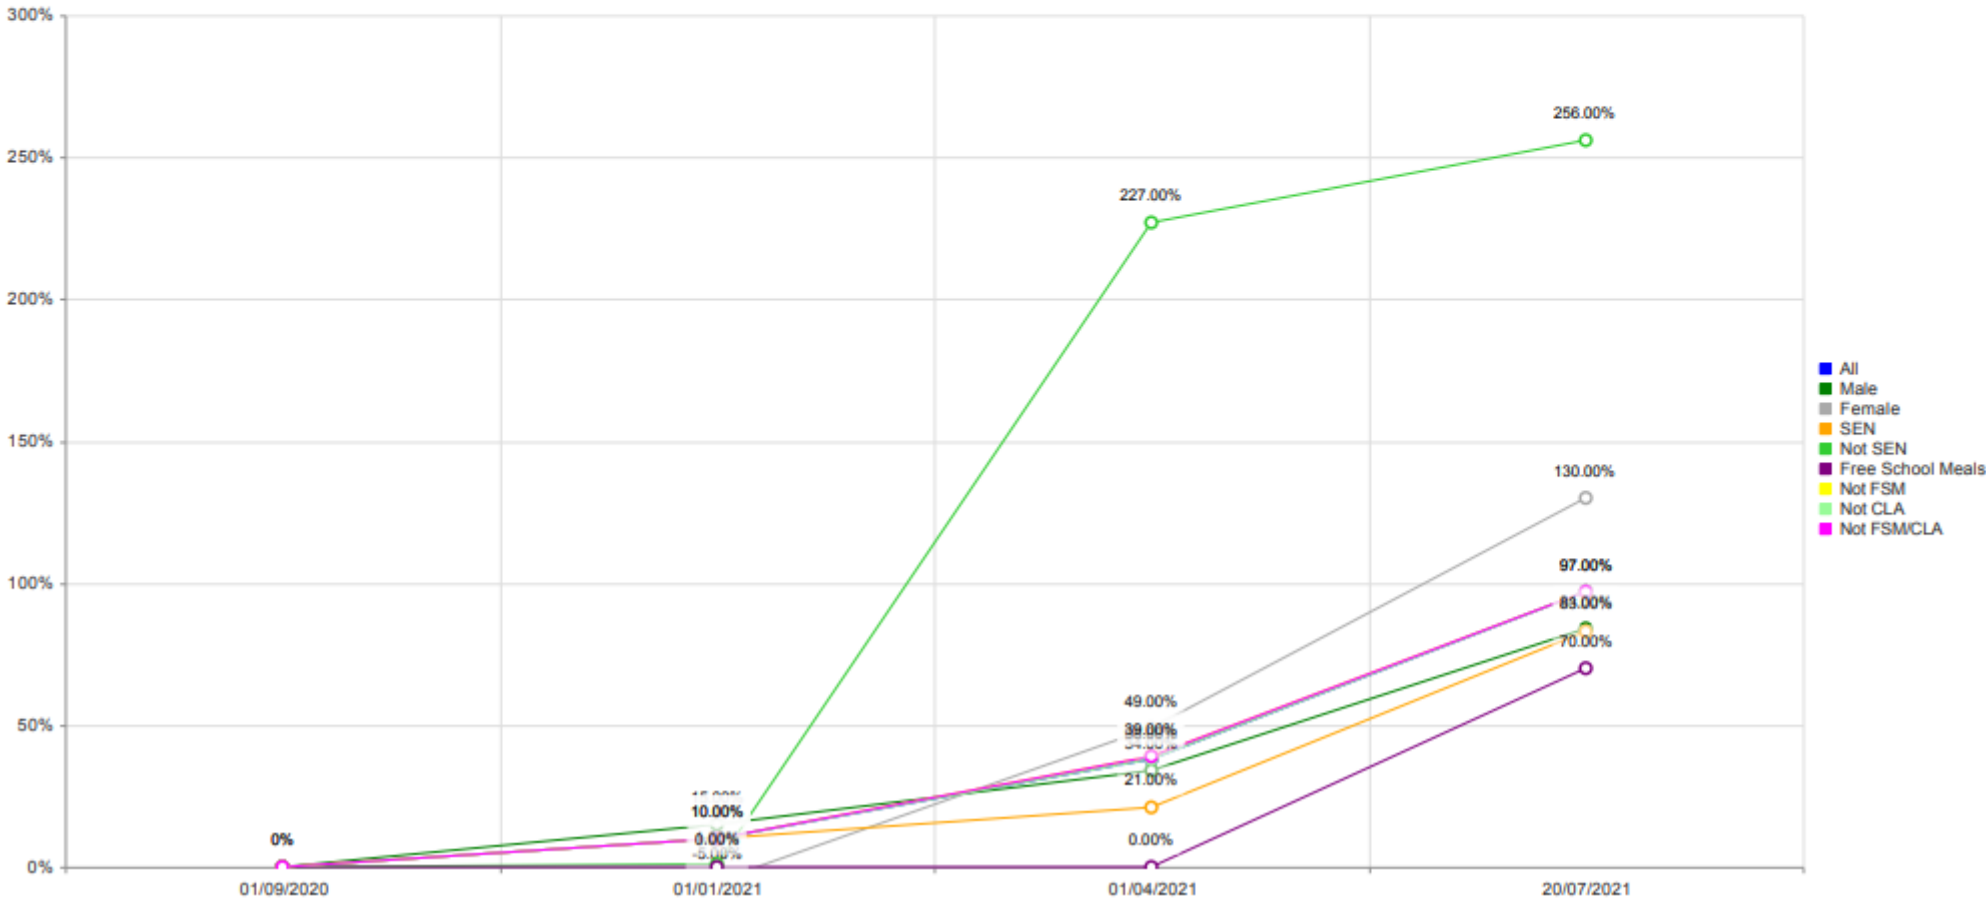

Main Cohort Progress

Group - PE/Art/DT/His/Geo
 Subject - History
 Range - 1/9/2020 - 20/7/2021

Main Cohort Progress

Group - PE/Art/DT/His/Geo
Subject - History
Range - 1/9/2020 - 20/7/2021

Pupil Premium Progress

Group - PE/Art/DT/His/Geo
Subject - History
Range - 1/9/2020 - 20/7/2021

Cohort Progress

Group - PE/Art/DT/His/Geo
Subject - History
Range - 1/9/2020 - 20/7/2021

Main Cohort Progress

Group - PE/Art/DT/His/Geo

Subject - History

Range - 1/9/2020 - 20/7/2021