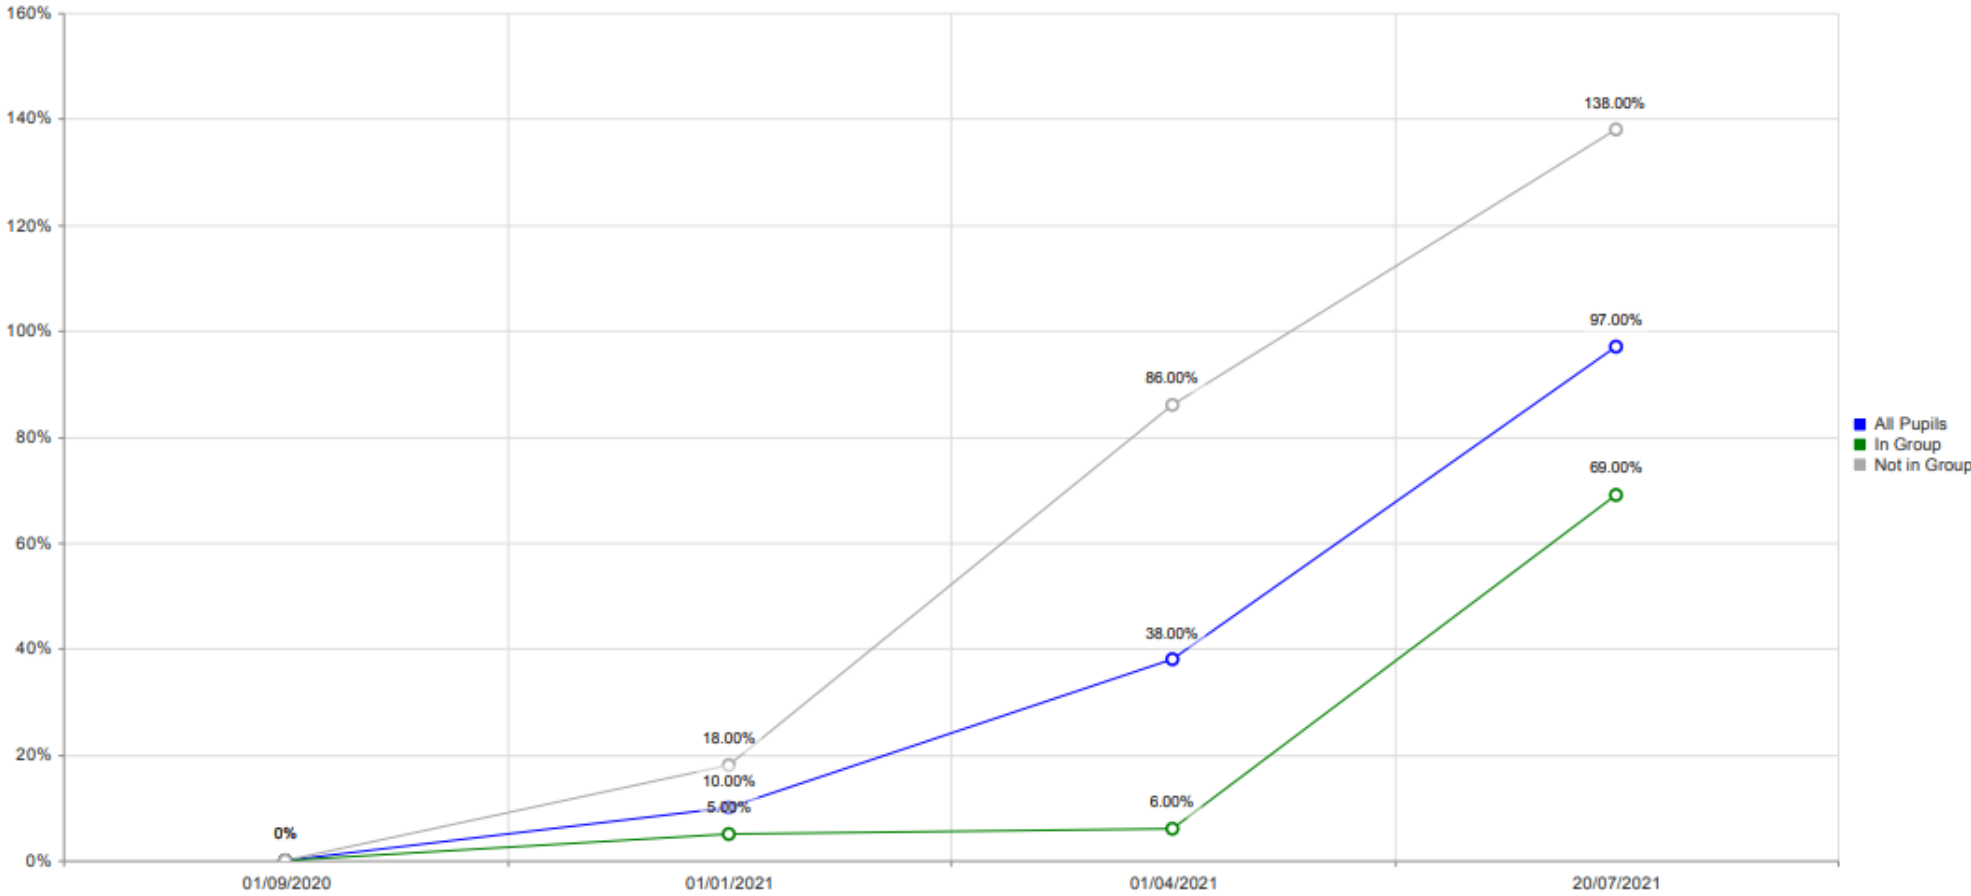

Main Cohort Progress

Group - PE/Art/DT/His/Geo
 Subject - History
 Range - 1/9/2020 - 20/7/2021

Main Cohort Progress

Group - PE/Art/DT/His/Geo
Subject - History
Range - 1/9/2020 - 20/7/2021

Pupil Premium Progress

Group - PE/Art/DT/His/Geo
Subject - History
Range - 1/9/2020 - 20/7/2021

Cohort Progress

Group - PE/Art/DT/His/Geo
Subject - History
Range - 1/9/2020 - 20/7/2021

Main Cohort Progress

Group - PE/Art/DT/His/Geo

Subject - History

Range - 1/9/2020 - 20/7/2021