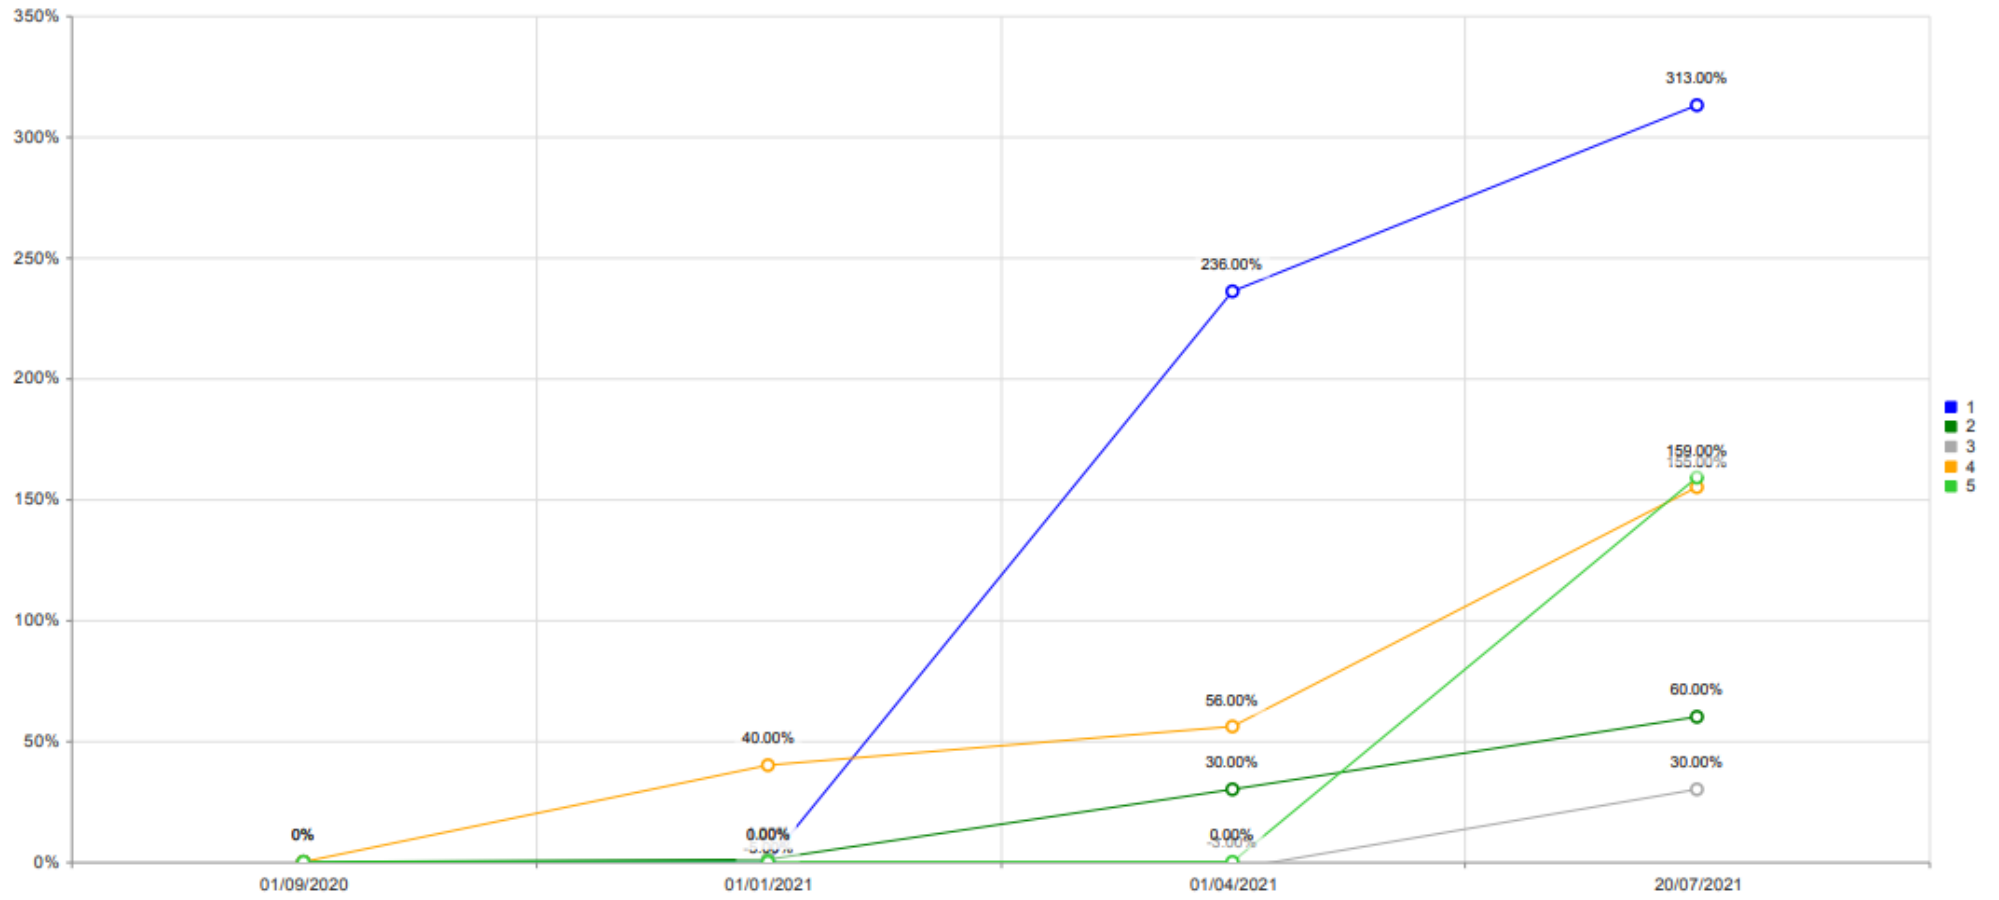

Main Cohort Progress

Group - PE/Art/DT/His/Geo
 Subject - History
 Range - 1/9/2020 - 20/7/2021

Main Cohort Progress

Group - PE/Art/DT/His/Geo
Subject - History
Range - 1/9/2020 - 20/7/2021

Pupil Premium Progress

Group - PE/Art/DT/His/Geo
Subject - History
Range - 1/9/2020 - 20/7/2021

Cohort Progress

Group - PE/Art/DT/His/Geo
Subject - History
Range - 1/9/2020 - 20/7/2021

Main Cohort Progress

Group - PE/Art/DT/His/Geo

Subject - History

Range - 1/9/2020 - 20/7/2021