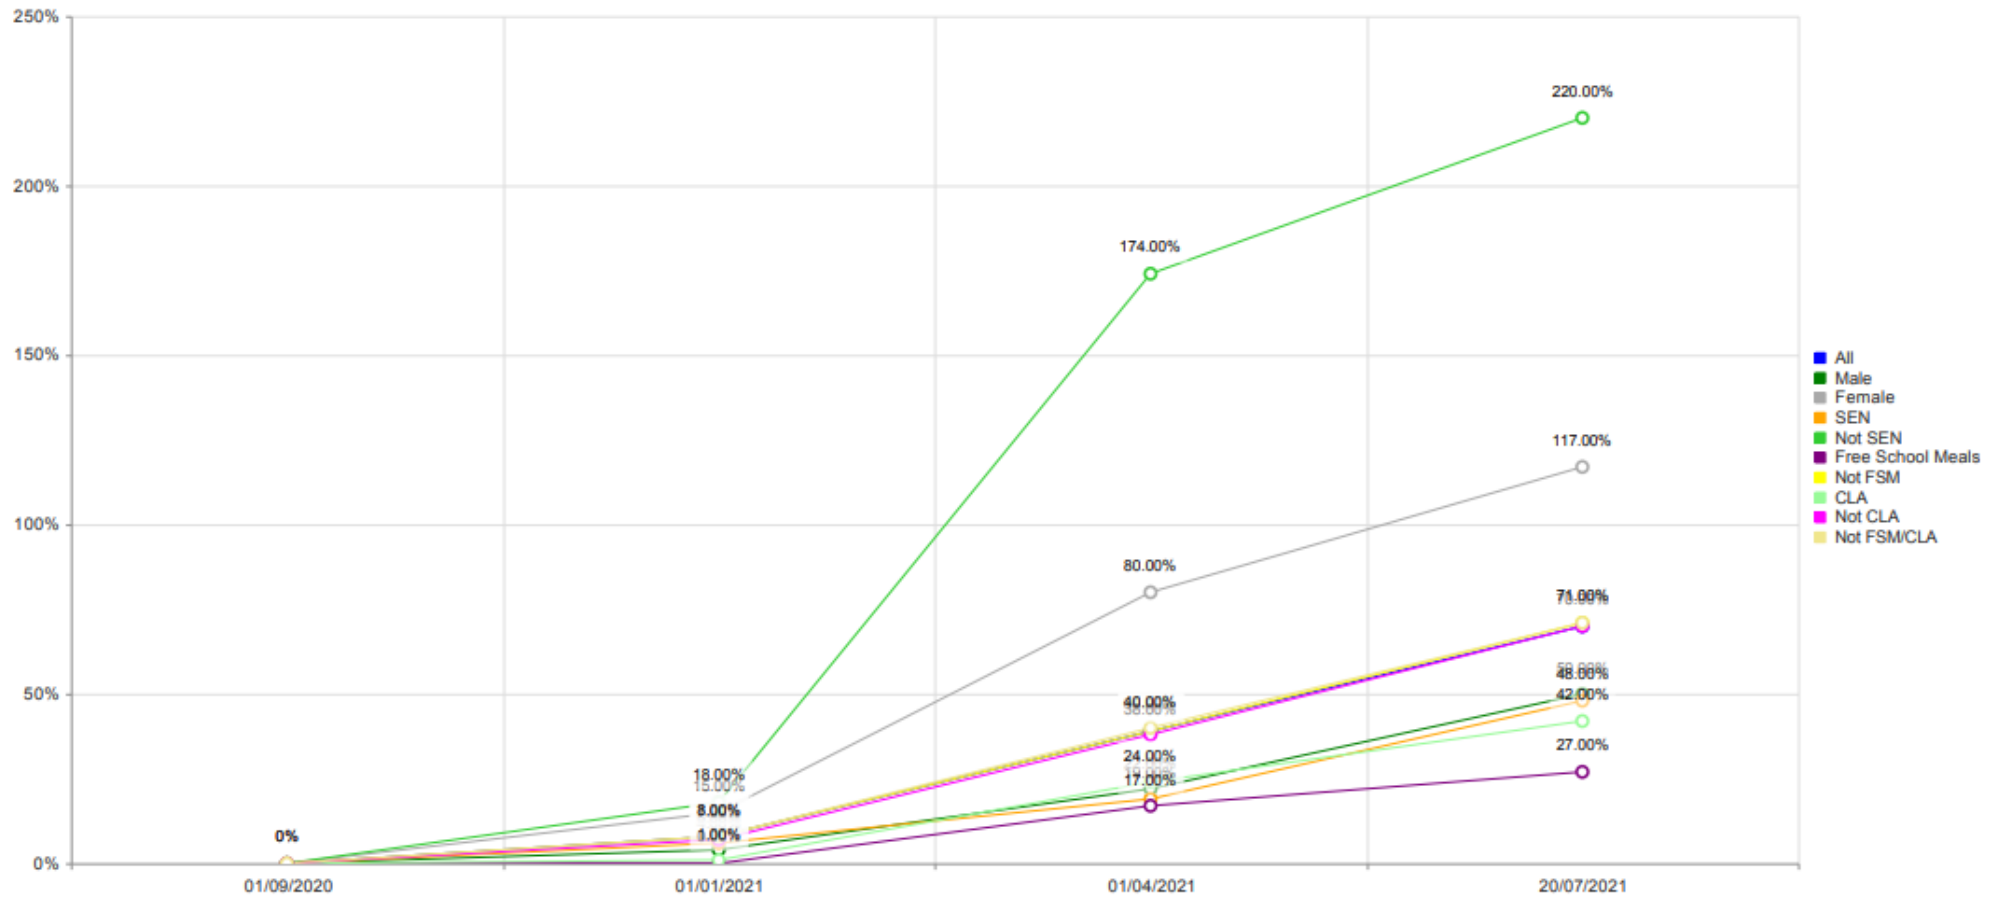

Cohort Progress

Group - Core 2021
Subject - Mathematics
Range - 1/9/2020 - 20/7/2021

Cohort Progress

Group - Core 2021
 Subject - Mathematics
 Range - 1/9/2020 - 20/7/2021

Cohort Progress

Group - Core 2021
Subject - Mathematics
Range - 1/9/2020 - 20/7/2021

Cohort Progress

Group - Core 2021
 Subject - Mathematics
 Range - 1/9/2020 - 20/7/2021

Pupil Premium Progress

Group - Core 2021
Subject - Mathematics
Range - 1/9/2020 - 20/7/2021