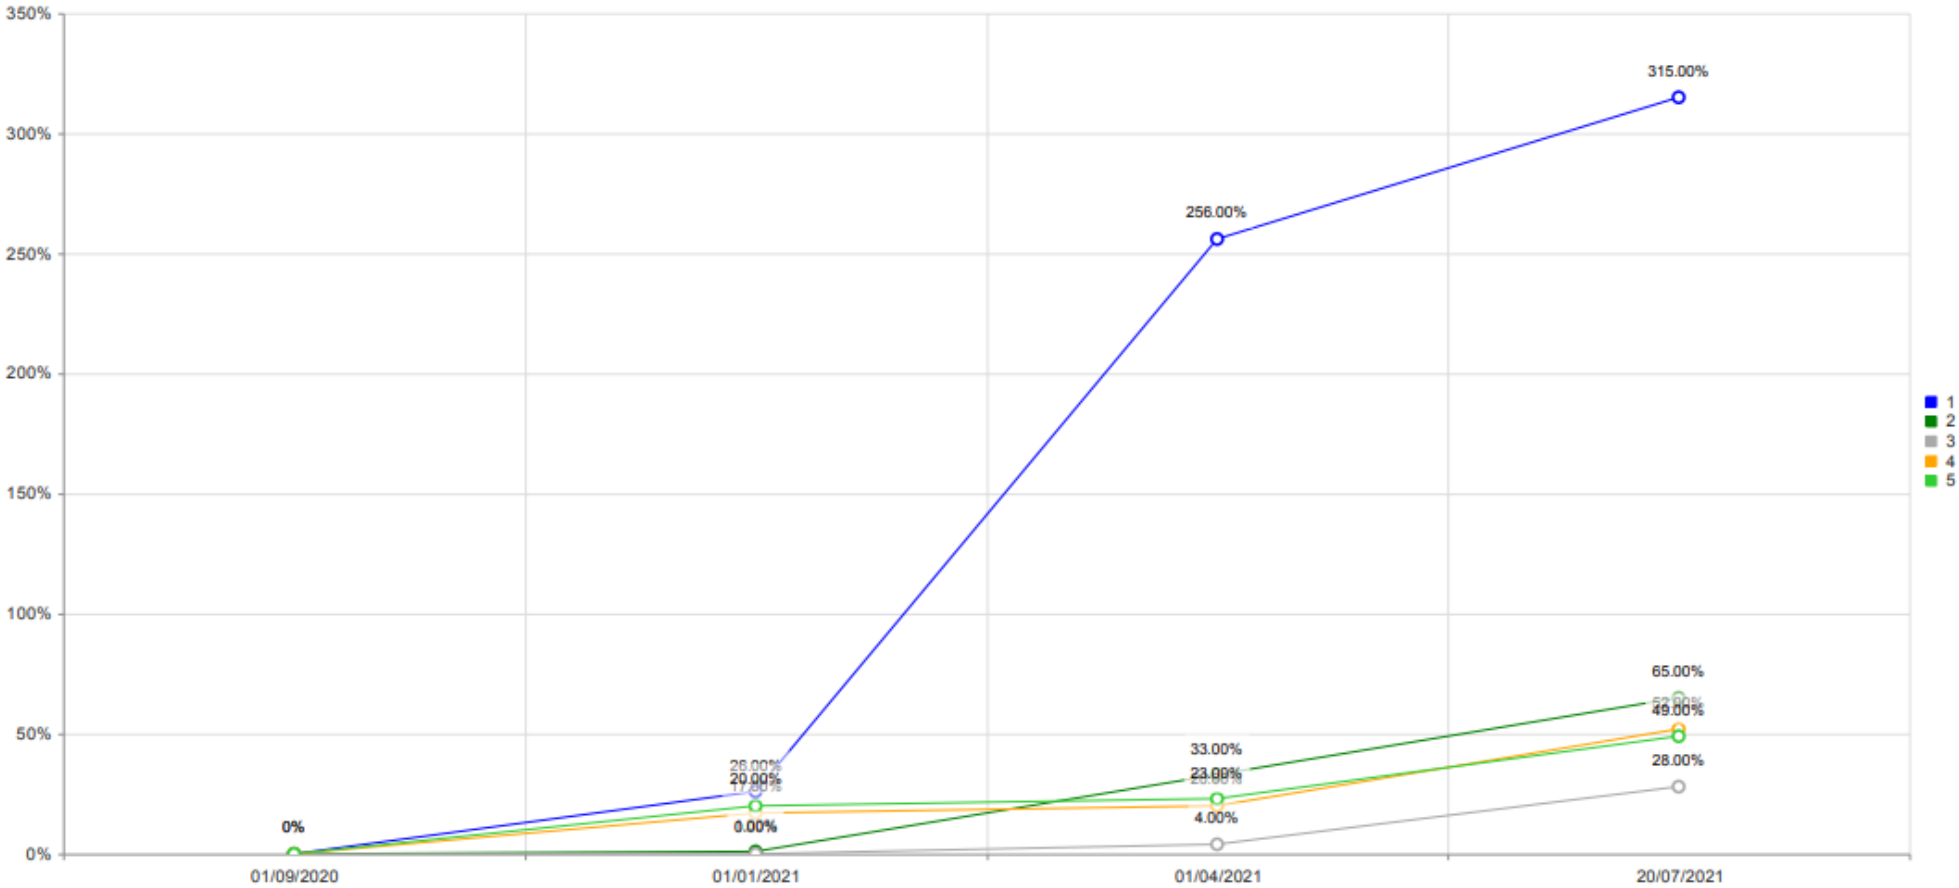

Cohort Progress

Group - Core 2021
Subject - Mathematics
Range - 1/9/2020 - 20/7/2021

Cohort Progress

Group - Core 2021
 Subject - Mathematics
 Range - 1/9/2020 - 20/7/2021

Cohort Progress

Group - Core 2021
Subject - Mathematics
Range - 1/9/2020 - 20/7/2021

Cohort Progress

Group - Core 2021
 Subject - Mathematics
 Range - 1/9/2020 - 20/7/2021

Pupil Premium Progress

Group - Core 2021
Subject - Mathematics
Range - 1/9/2020 - 20/7/2021