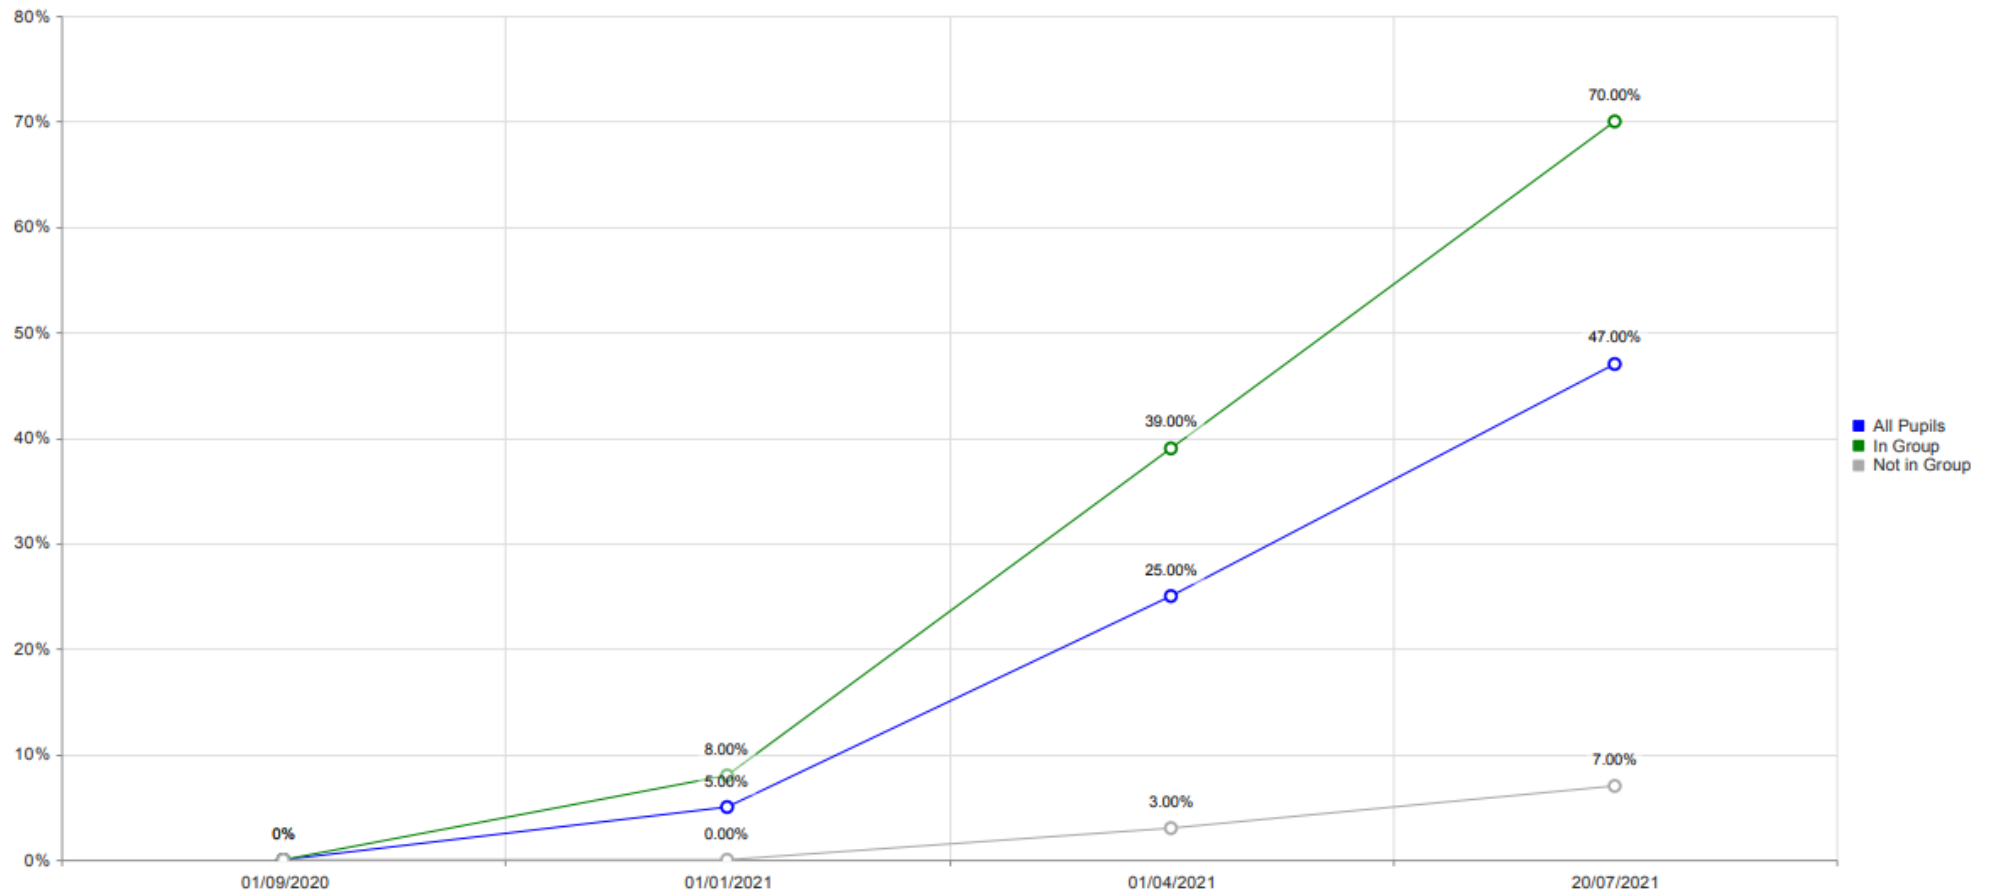

Cohort Progress

Group - Core 2021
Subject - Mathematics
Range - 1/9/2020 - 20/7/2021

Cohort Progress

Group - Core 2021
 Subject - Mathematics
 Range - 1/9/2020 - 20/7/2021

Cohort Progress

Group - Core 2021
Subject - Mathematics
Range - 1/9/2020 - 20/7/2021

Cohort Progress

Group - Core 2021
 Subject - Mathematics
 Range - 1/9/2020 - 20/7/2021

Pupil Premium Progress

Group - Core 2021
Subject - Mathematics
Range - 1/9/2020 - 20/7/2021