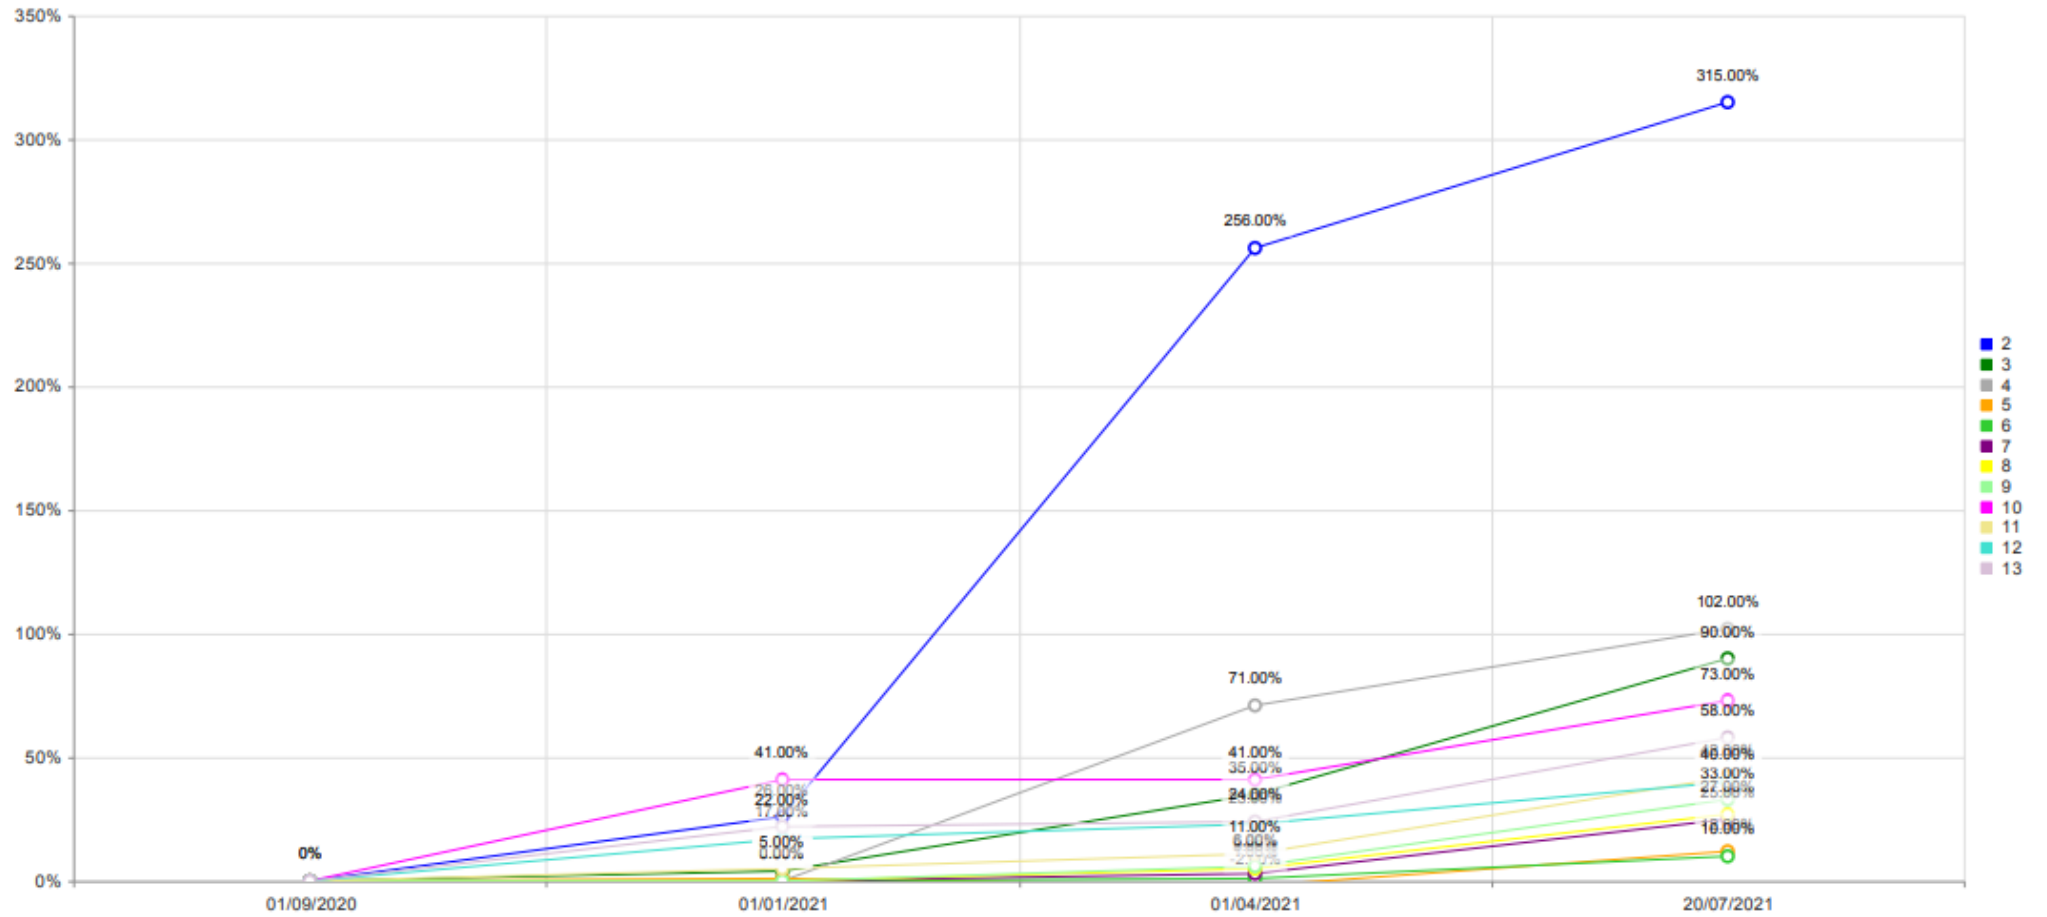

Cohort Progress

Group - Core 2021
Subject - Mathematics
Range - 1/9/2020 - 20/7/2021

Cohort Progress

Group - Core 2021
 Subject - Mathematics
 Range - 1/9/2020 - 20/7/2021

Cohort Progress

Group - Core 2021
Subject - Mathematics
Range - 1/9/2020 - 20/7/2021

Cohort Progress

Group - Core 2021
 Subject - Mathematics
 Range - 1/9/2020 - 20/7/2021

Pupil Premium Progress

Group - Core 2021
Subject - Mathematics
Range - 1/9/2020 - 20/7/2021